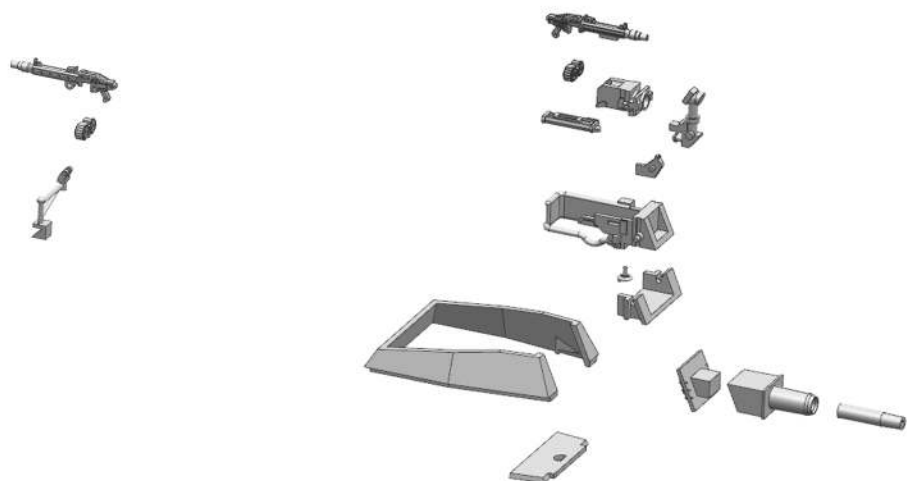

LEGS ASSEMBLY FRONT AND REAR.

HIPS ASSEMBLY.

REMEMBER TO
DRY-FIT
YOUR PARTS
BEFORE USING
ANY GLUE.

BODY ASSEMBLY.

A/A MG + MAIN GUN ASSEMBLY.

STÜMMEL 1:48 SCALE MODEL KIT ASSEMBLY INSTRUCTIONS

REMEMBER TO
DRY-FIT
YOUR PARTS
BEFORE USING
ANY GLUE.

DISTANT
STUDIO

K-AX802

COMPLETE STÜMMEL SIDE VIEW.

THIS SET INCLUDES A
BONUS SPRUE OF
PANZERFAUST
CRATES AND
WEAPONS!

www.dust-models.com