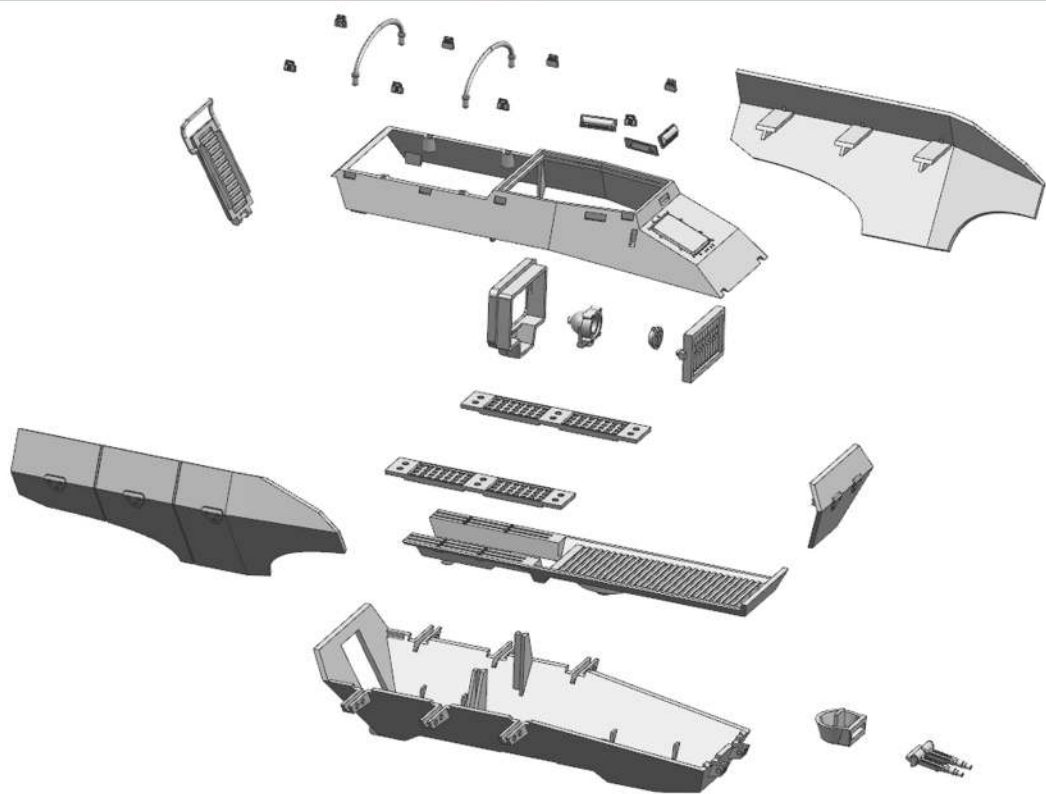

LEGS ASSEMBLY FRONT AND REAR.

HIPS ASSEMBLY.

REMEMBER TO
DRY-FIT
YOUR PARTS
BEFORE USING
ANY GLUE.

BODY ASSEMBLY.

A/A MG + MAIN GUN ASSEMBLY.

STÜMMEL 1:48 SCALE MODEL KIT ASSEMBLY INSTRUCTIONS

REMEMBER TO
DRY-FIT
YOUR PARTS
BEFORE USING
ANY GLUE.

DISTANT
STUDIO

K-AX802

COMPLETE STÜMMEL SIDE VIEW.

THIS SET INCLUDES A
BONUS SPRUE OF
PANZERFAUST
CRATES AND
WEAPONS!

www.dust-models.com