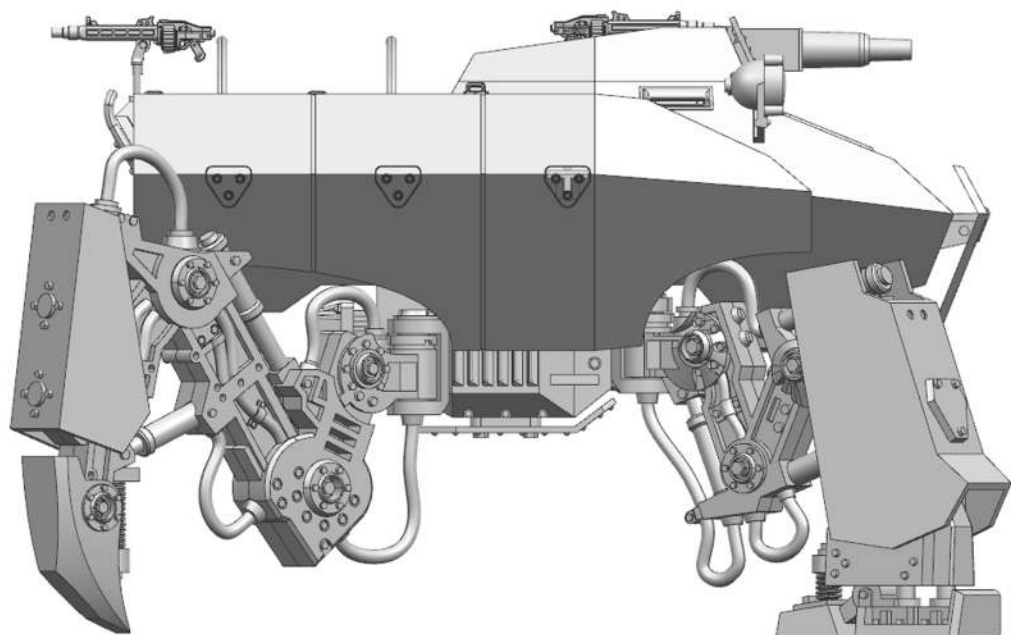

LEGS ASSEMBLY FRONT AND REAR.

HIPS ASSEMBLY.

REMEMBER TO
DRY-FIT
YOUR PARTS
BEFORE USING
ANY GLUE.

BODY ASSEMBLY.

A/A MG + MAIN GUN ASSEMBLY.

STÜMMEL 1:48 SCALE MODEL KIT ASSEMBLY INSTRUCTIONS

REMEMBER TO
DRY-FIT
YOUR PARTS
BEFORE USING
ANY GLUE.

DISTANT
STUDIO

K-AX802

COMPLETE STÜMMEL SIDE VIEW.

THIS SET INCLUDES A
BONUS SPRUE OF
PANZERFAUST
CRATES AND
WEAPONS!

www.dust-models.com