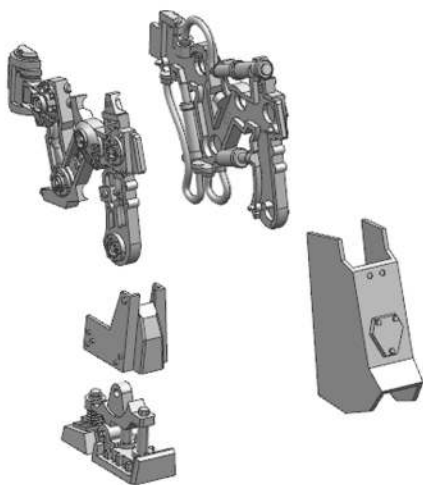

LEGS ASSEMBLY FRONT AND REAR.

HIPS ASSEMBLY.

REMEMBER TO
DRY-FIT
YOUR PARTS
BEFORE USING
ANY GLUE.

BODY ASSEMBLY.

A/A MG + MAIN GUN ASSEMBLY.

STÜMMEL 1:48 SCALE MODEL KIT ASSEMBLY INSTRUCTIONS

REMEMBER TO
DRY-FIT
YOUR PARTS
BEFORE USING
ANY GLUE.

DISTANT
STUDIO

K-AX802

COMPLETE STÜMMEL SIDE VIEW.

THIS SET INCLUDES A
BONUS SPRUE OF
PANZERFAUST
CRATES AND
WEAPONS!

www.dust-models.com