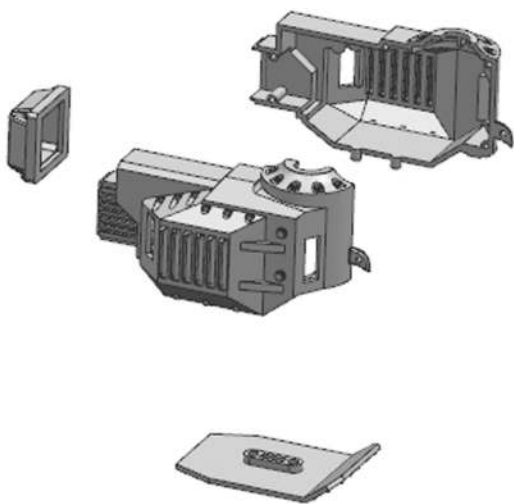

LEGS ASSEMBLY FRONT AND REAR.

HIPS ASSEMBLY.

REMEMBER TO
DRY-FIT
YOUR PARTS
BEFORE USING
ANY GLUE.

BODY ASSEMBLY.

A/A MG + MAIN GUN ASSEMBLY.

STÜMMEL 1:48 SCALE MODEL KIT ASSEMBLY INSTRUCTIONS

REMEMBER TO
DRY-FIT
YOUR PARTS
BEFORE USING
ANY GLUE.

DISTANT
STUDIO

K-AX802

COMPLETE STÜMMEL SIDE VIEW.

THIS SET INCLUDES A
BONUS SPRUE OF
PANZERFAUST
CRATES AND
WEAPONS!

www.dust-models.com