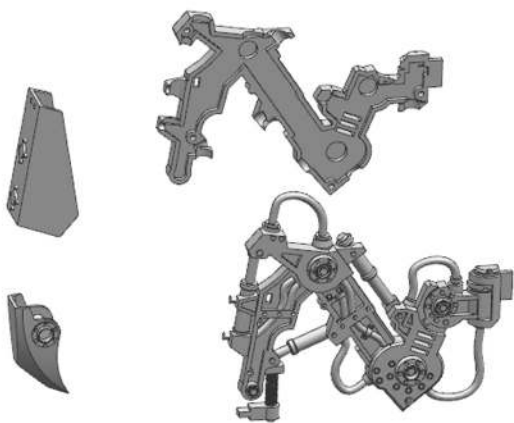

LEGS ASSEMBLY FRONT AND REAR.

HIPS ASSEMBLY.

REMEMBER TO
DRY-FIT
YOUR PARTS
BEFORE USING
ANY GLUE.

BODY ASSEMBLY.

A/A MG + MAIN GUN ASSEMBLY.

STÜMMEL 1:48 SCALE MODEL KIT ASSEMBLY INSTRUCTIONS

REMEMBER TO
DRY-FIT
YOUR PARTS
BEFORE USING
ANY GLUE.

DISTANT
STUDIO

K-AX802

COMPLETE STÜMMEL SIDE VIEW.

THIS SET INCLUDES A
BONUS SPRUE OF
PANZERFAUST
CRATES AND
WEAPONS!

www.dust-models.com