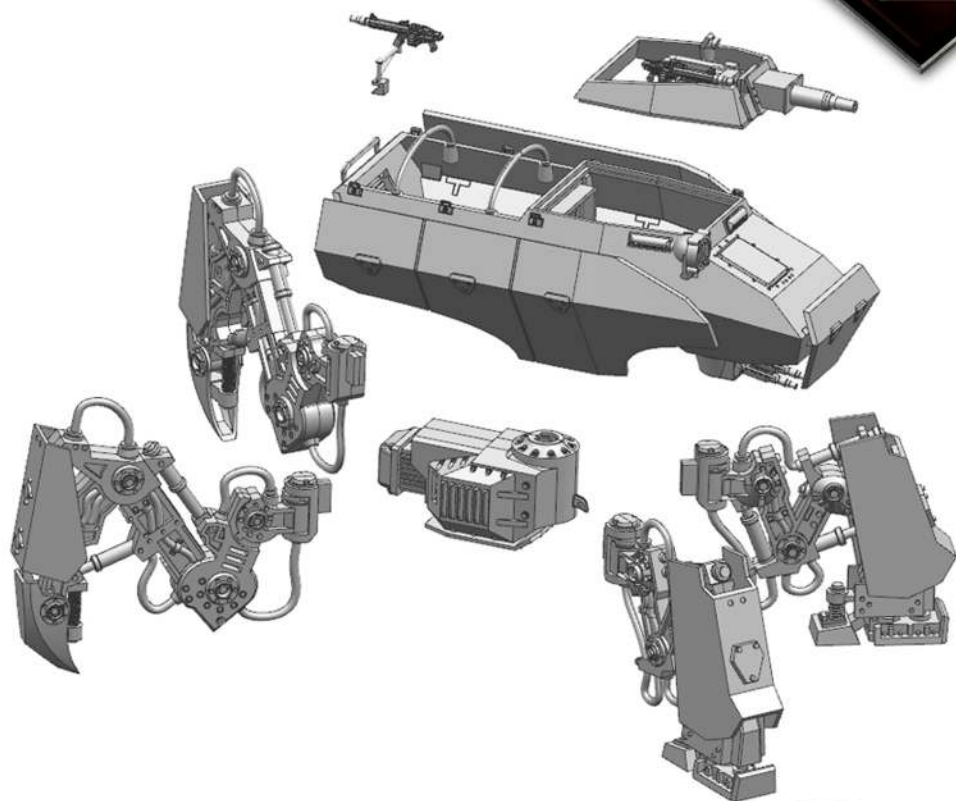

LEGS ASSEMBLY FRONT AND REAR.

HIPS ASSEMBLY.

REMEMBER TO
DRY-FIT
YOUR PARTS
BEFORE USING
ANY GLUE.

BODY ASSEMBLY.

A/A MG + MAIN GUN ASSEMBLY.

STÜMMEL 1:48 SCALE MODEL KIT ASSEMBLY INSTRUCTIONS

REMEMBER TO
DRY-FIT
YOUR PARTS
BEFORE USING
ANY GLUE.

DISTANT
STUDIO

K-AX802

COMPLETE STÜMMEL SIDE VIEW.

THIS SET INCLUDES A
BONUS SPRUE OF
PANZERFAUST
CRATES AND
WEAPONS!

www.dust-models.com