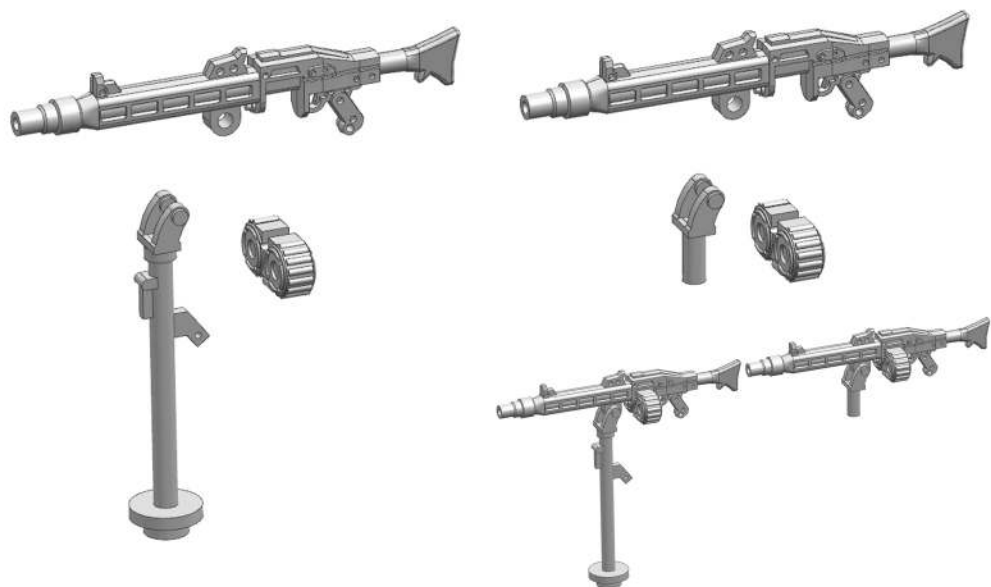

MG44 ON FIXED MOUNT ASSEMBLY.