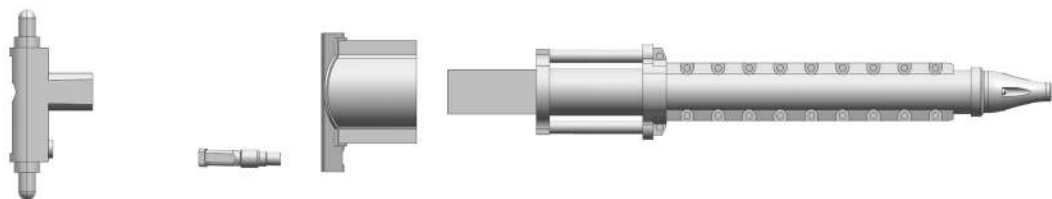

PANZER 4 LASERKANONE ASSEMBLY.