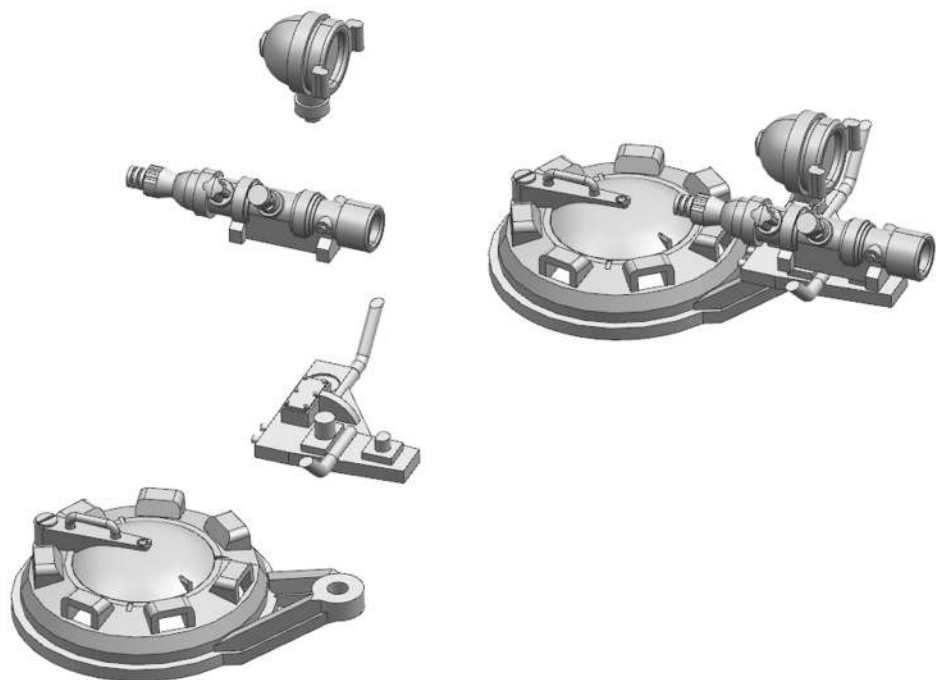

VAMPYR COMMANDER CUPOLA ASSEMBLY.