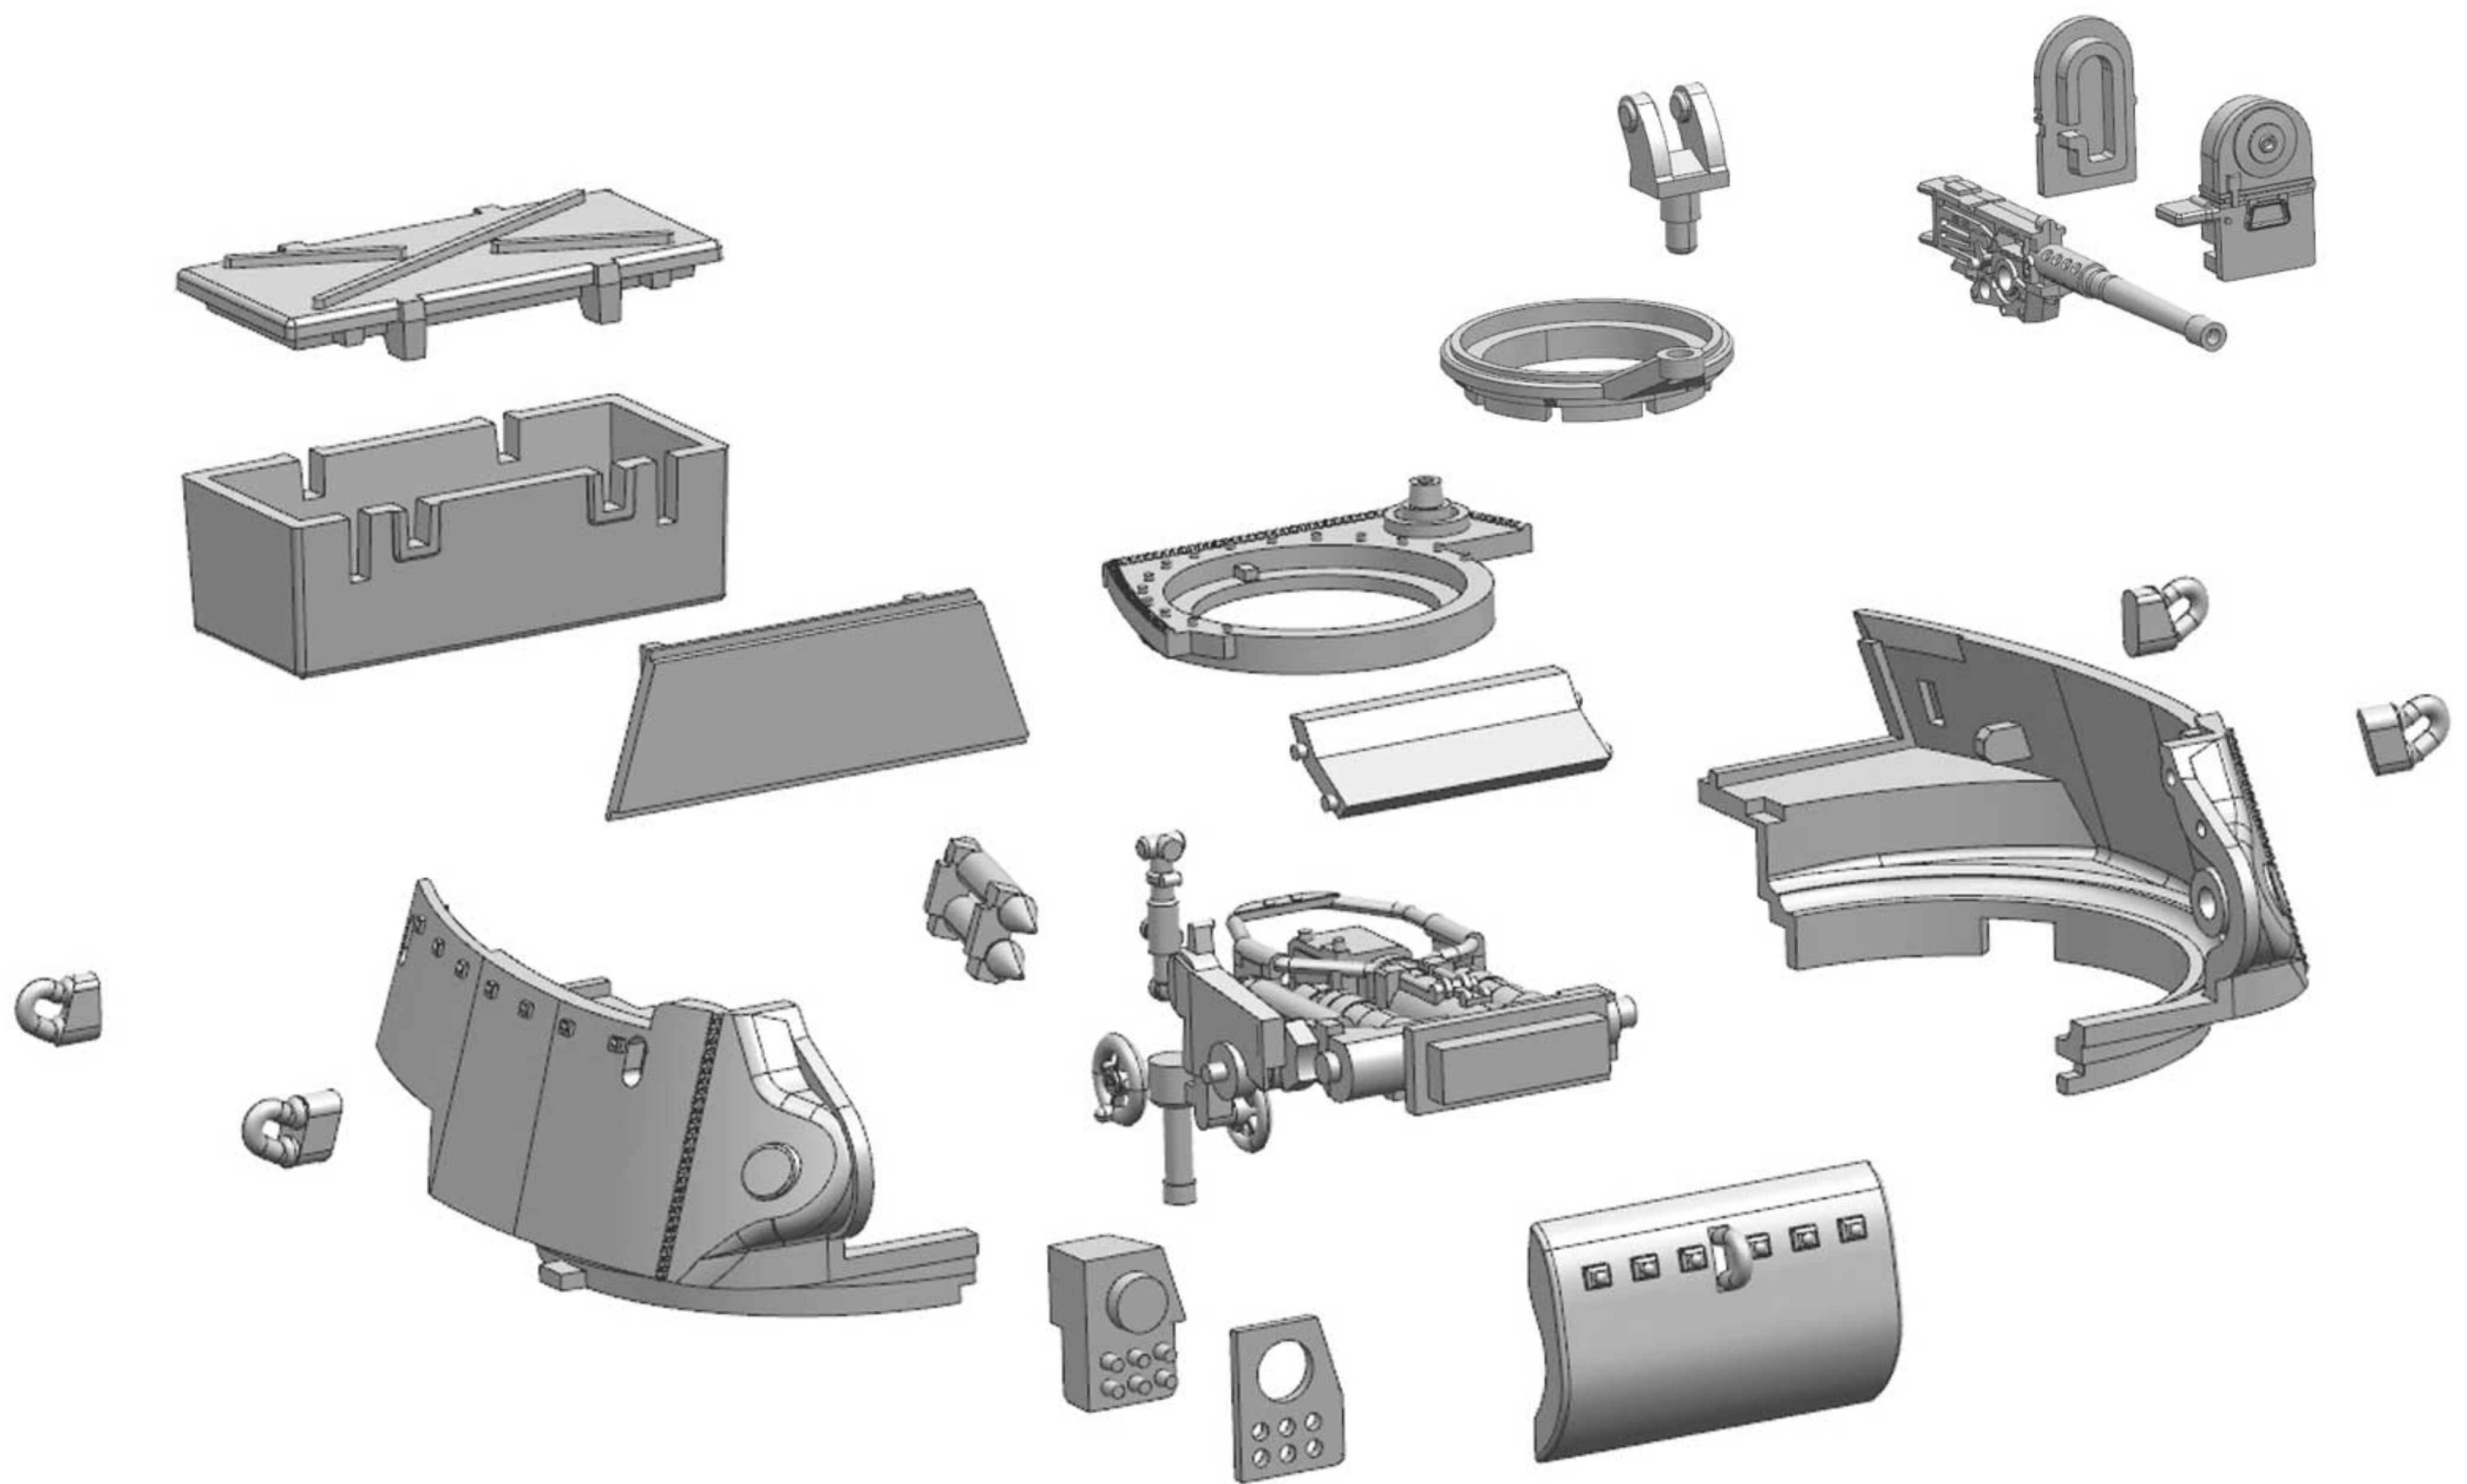

BARKING DOG (LIGHT) ASSEMBLY INSTRUCTIONS

REMEMBER TO
DRY-FIT
YOUR PARTS
BEFORE USING
ANY GLUE.

K-AL707

BODY ASSEMBLY.

TURRET INTERIOR ASSEMBLY.

TURRET ASSEMBLY + A/A HMG

MAIN WEAPON ASSEMBLY

REMEMBER TO
DRY-FIT
YOUR PARTS
BEFORE USING
ANY GLUE.

LEGS ASSEMBLY (X2)

THIS SET INCLUDES A
BONUS SPRUE OF
ALLIED HEAVY
WEAPONS!

www.dust-models.com