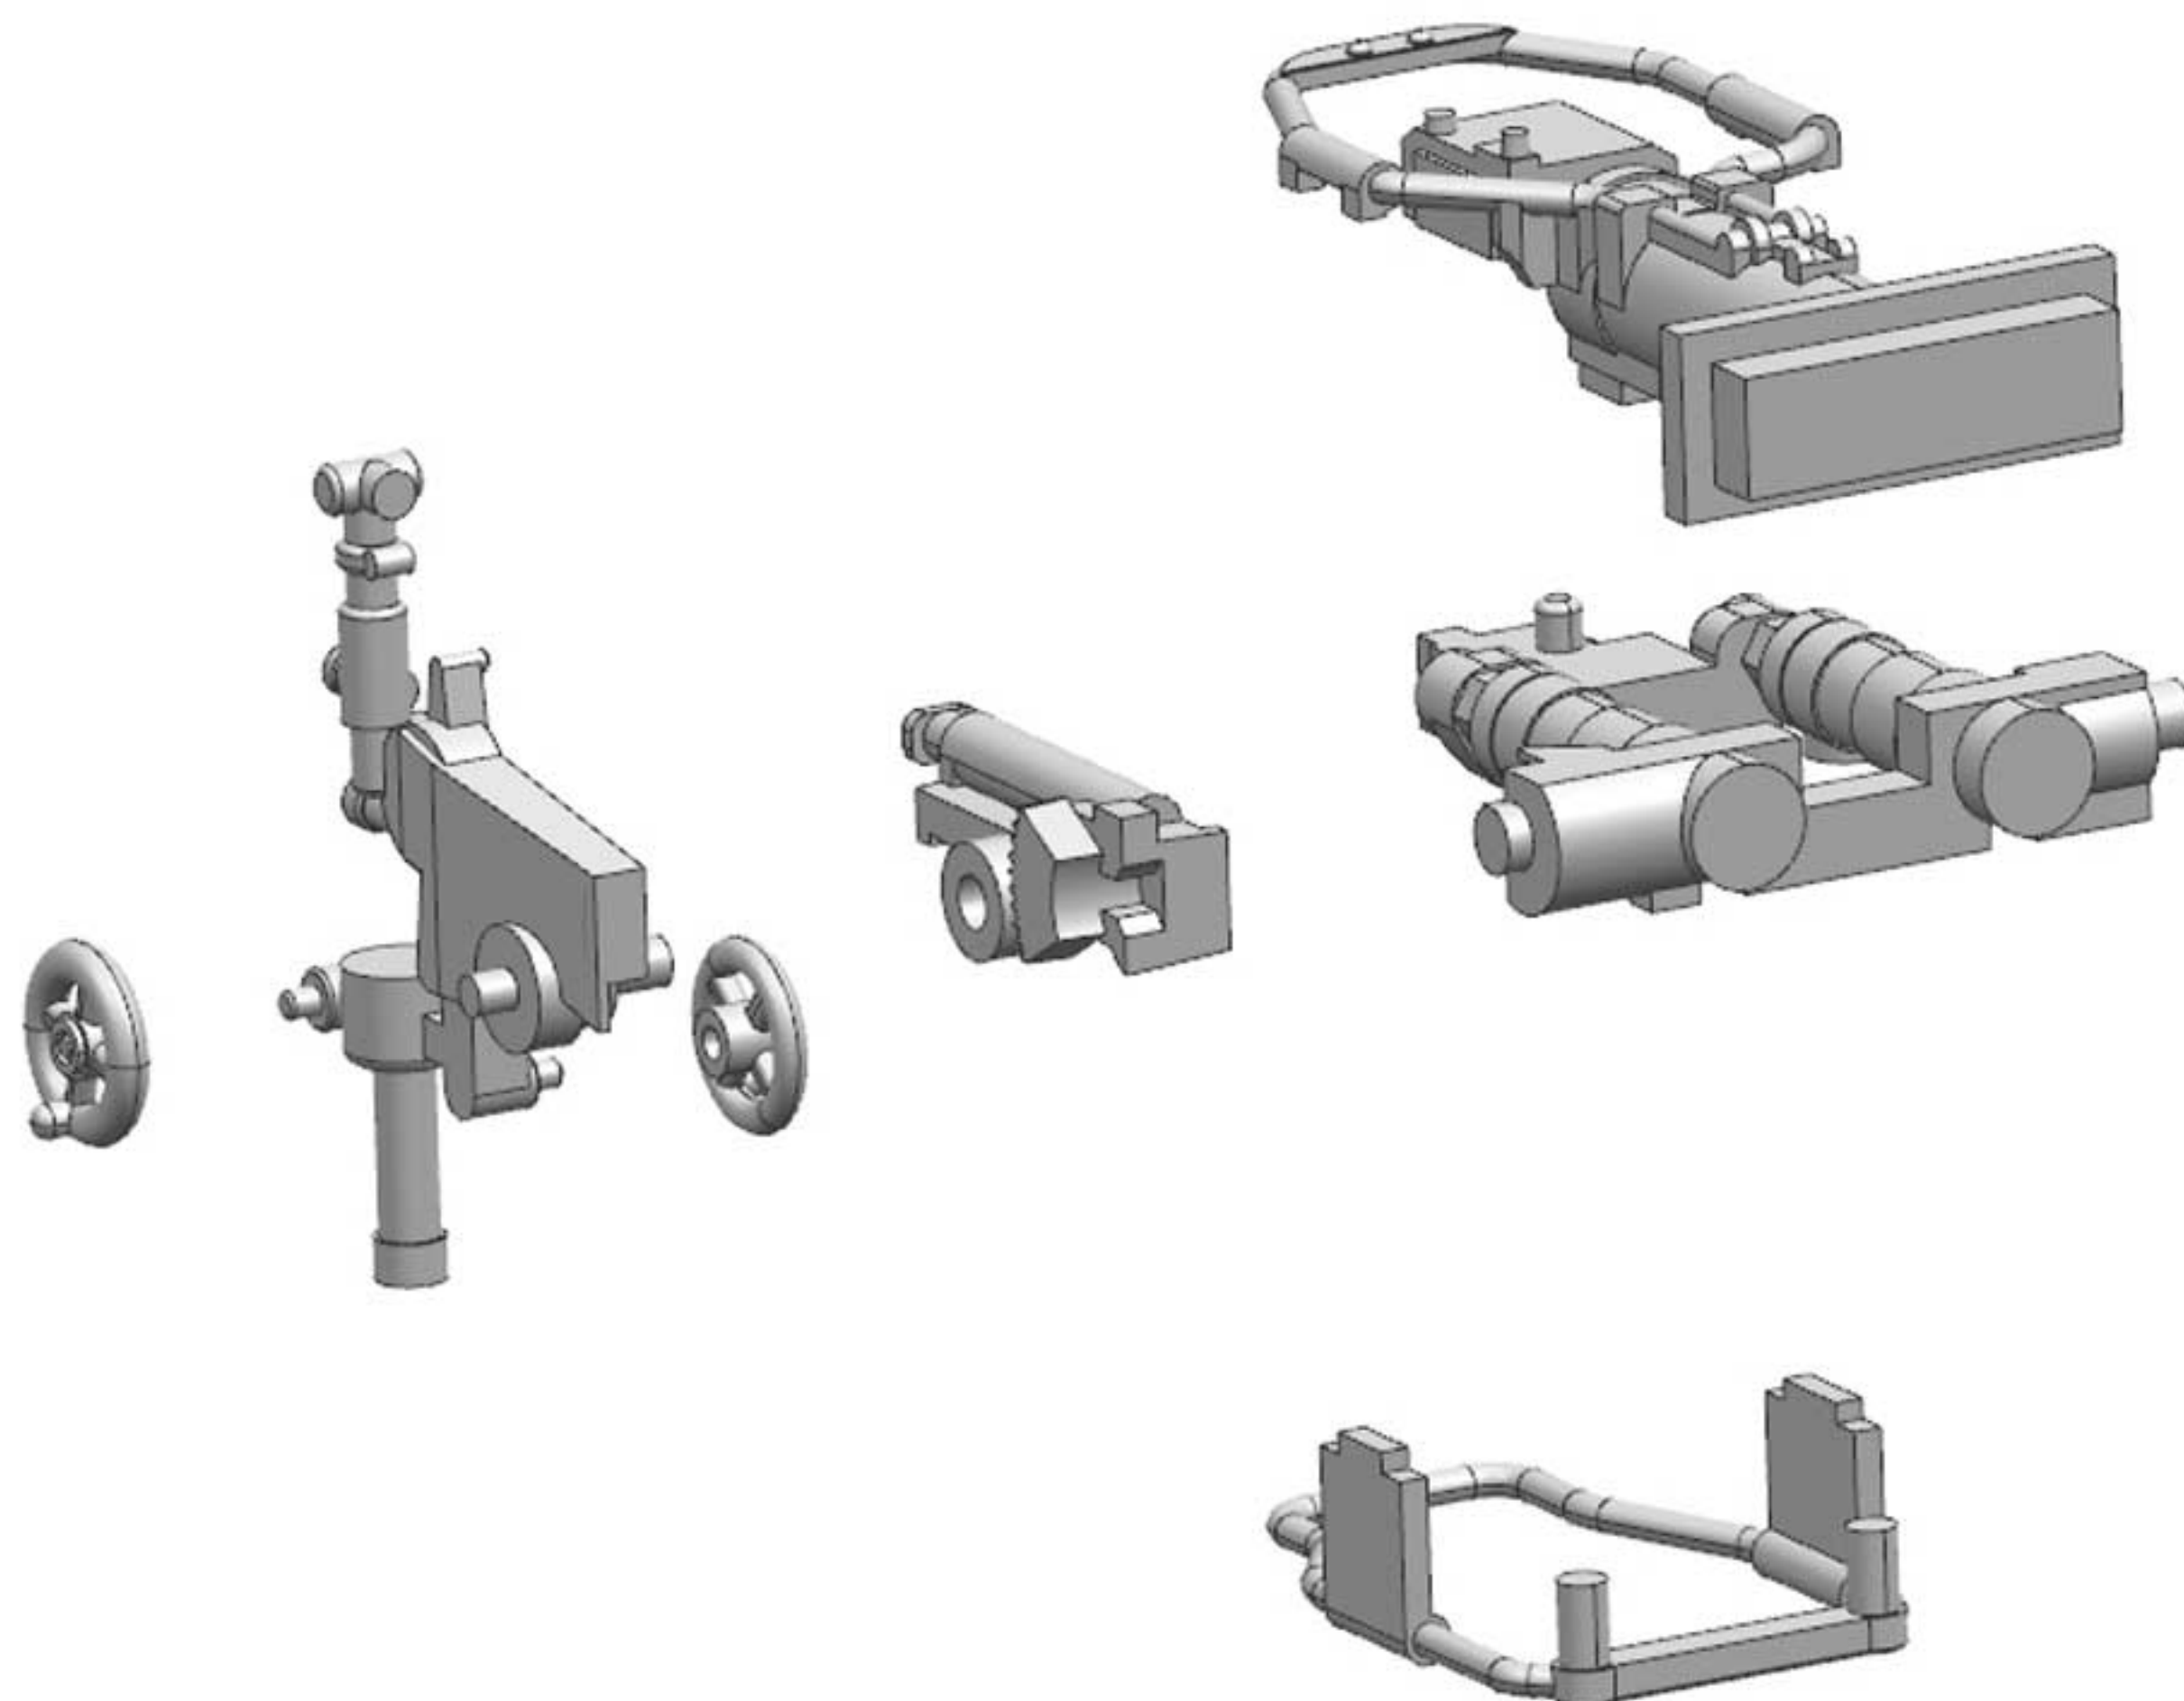

BARKING DOG (LIGHT) ASSEMBLY INSTRUCTIONS

REMEMBER TO
DRY-FIT
YOUR PARTS
BEFORE USING
ANY GLUE.

K-AL707

BODY ASSEMBLY.

TURRET INTERIOR ASSEMBLY.

TURRET ASSEMBLY + A/A HMG

MAIN WEAPON ASSEMBLY

REMEMBER TO
DRY-FIT
YOUR PARTS
BEFORE USING
ANY GLUE.

LEGS ASSEMBLY (X2)

THIS SET INCLUDES A
BONUS SPRUE OF
ALLIED HEAVY
WEAPONS!

www.dust-models.com