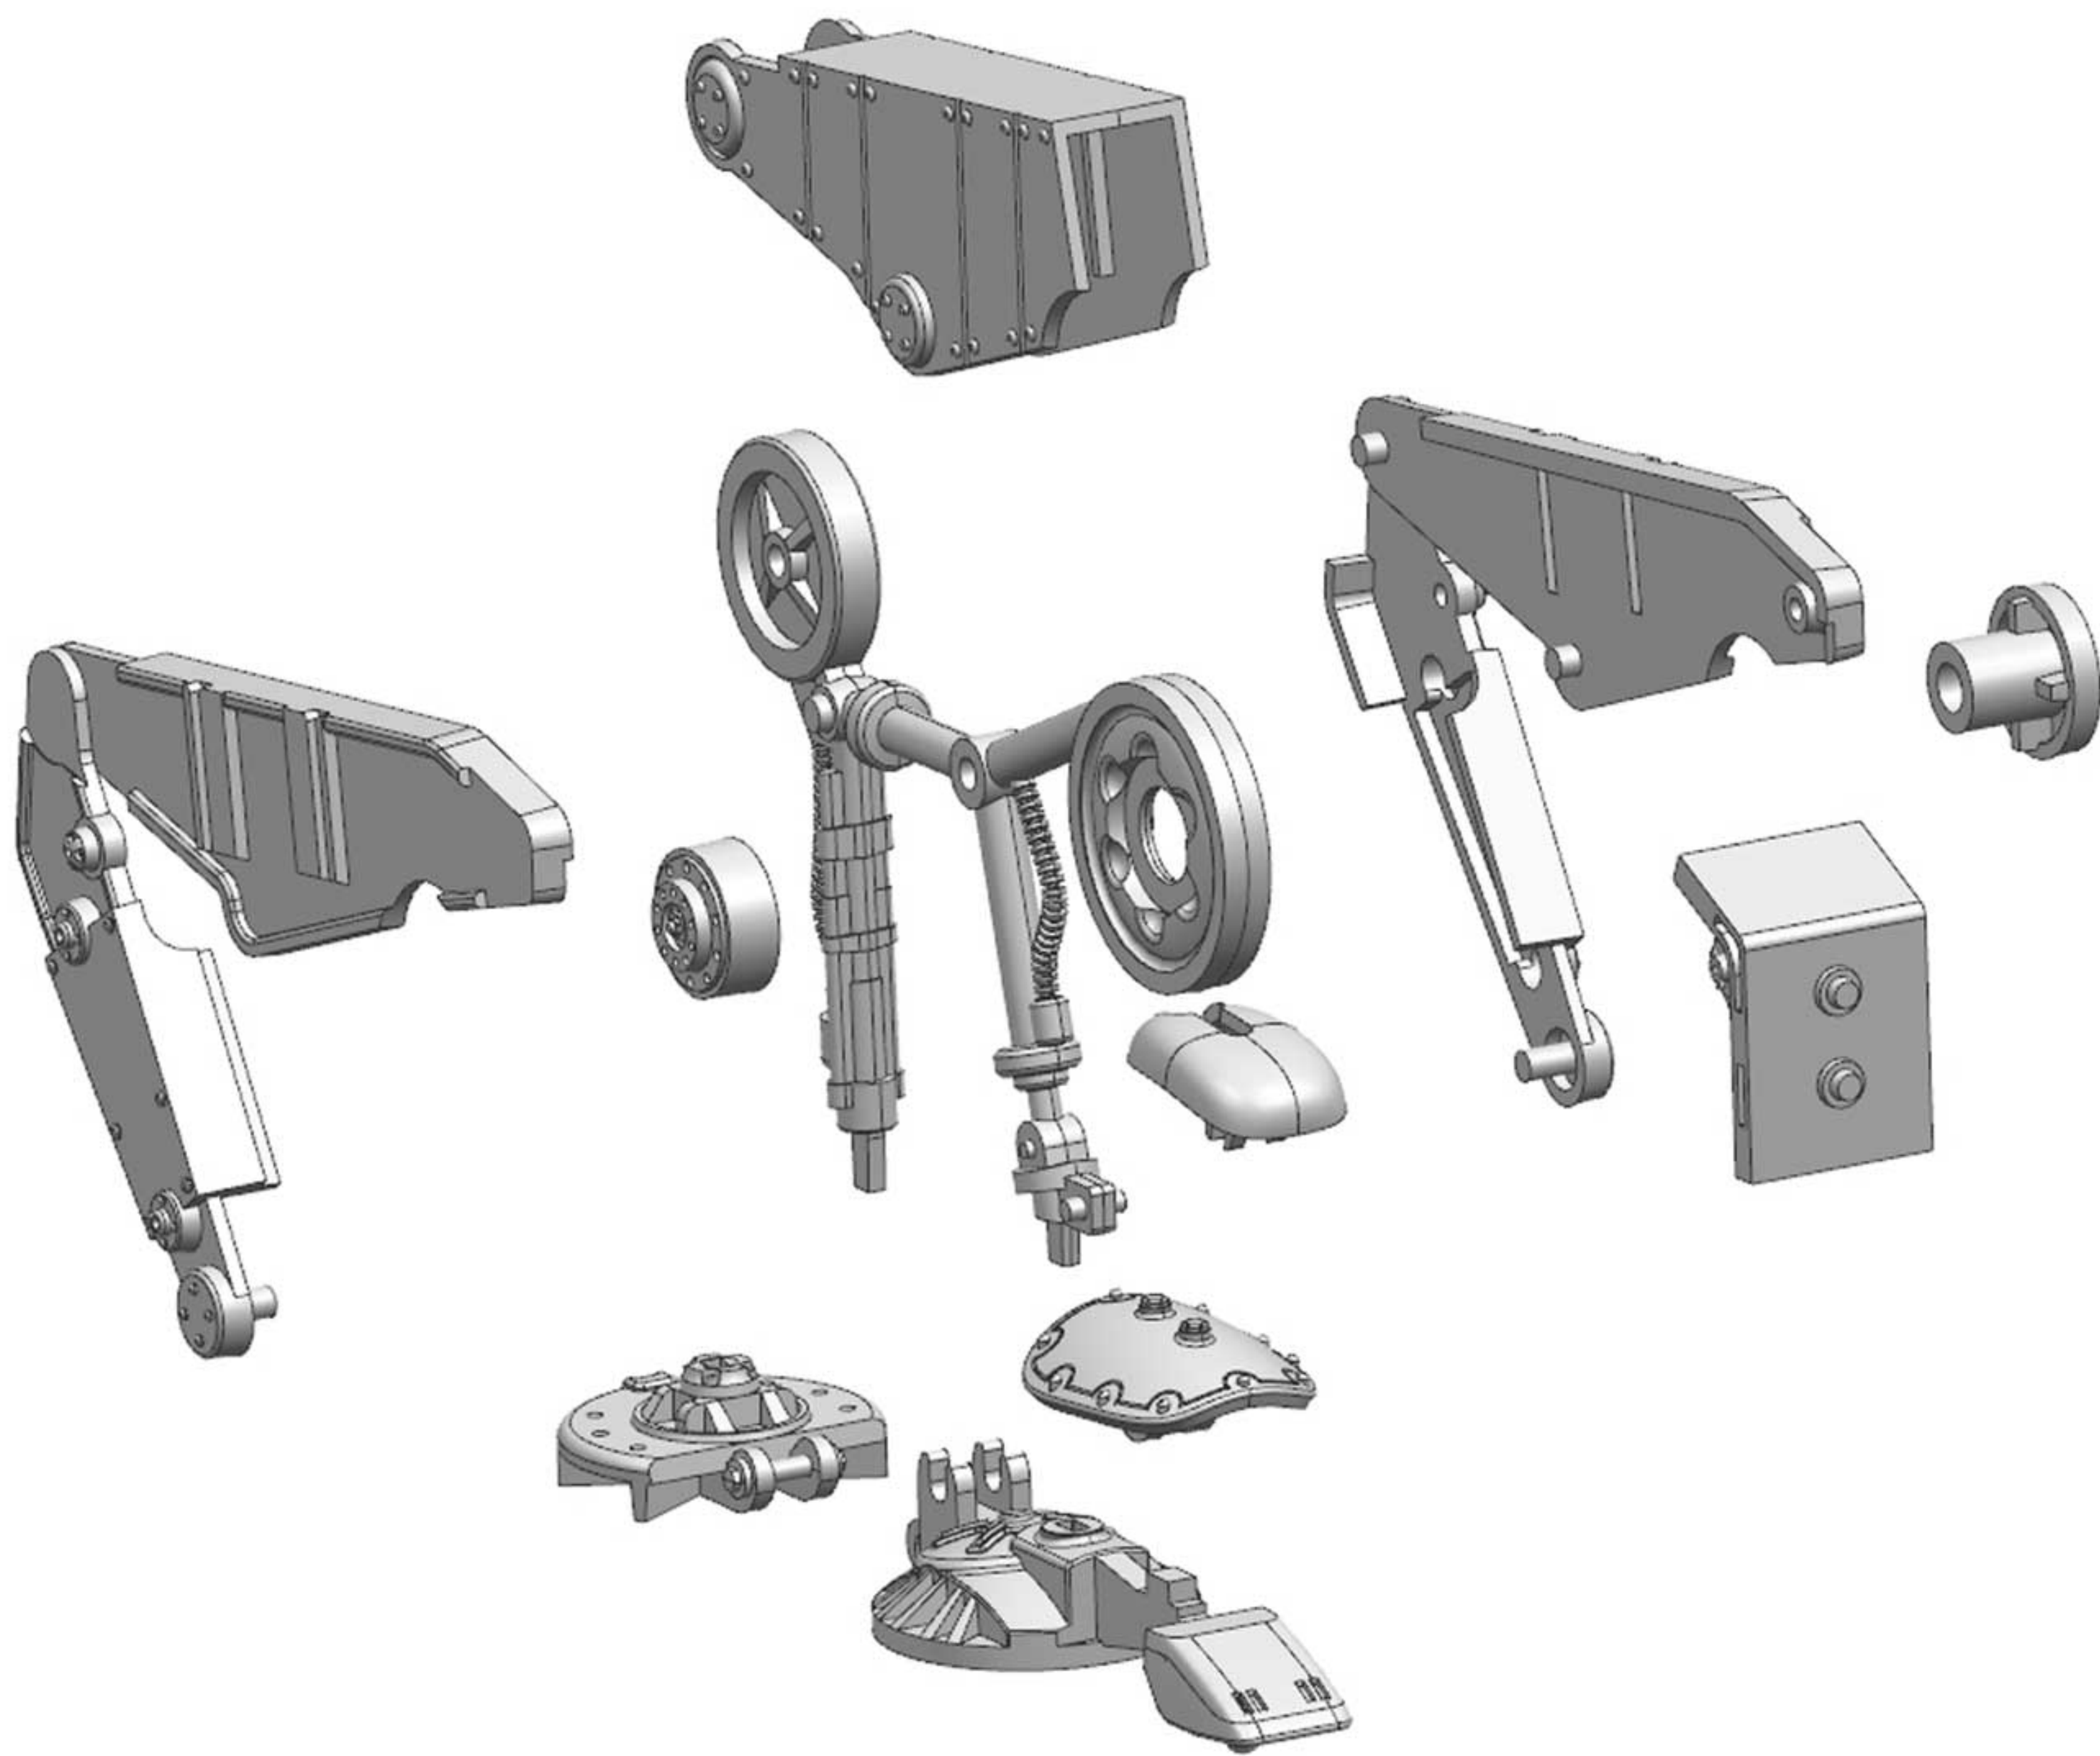

BARKING DOG (LIGHT) ASSEMBLY INSTRUCTIONS

REMEMBER TO
DRY-FIT
YOUR PARTS
BEFORE USING
ANY GLUE.

K-AL707

BODY ASSEMBLY.

TURRET INTERIOR ASSEMBLY.

TURRET ASSEMBLY + A/A HMG

MAIN WEAPON ASSEMBLY

REMEMBER TO
DRY-FIT
YOUR PARTS
BEFORE USING
ANY GLUE.

LEGS ASSEMBLY (X2)

THIS SET INCLUDES A
BONUS SPRUE OF
ALLIED HEAVY
WEAPONS!

www.dust-models.com