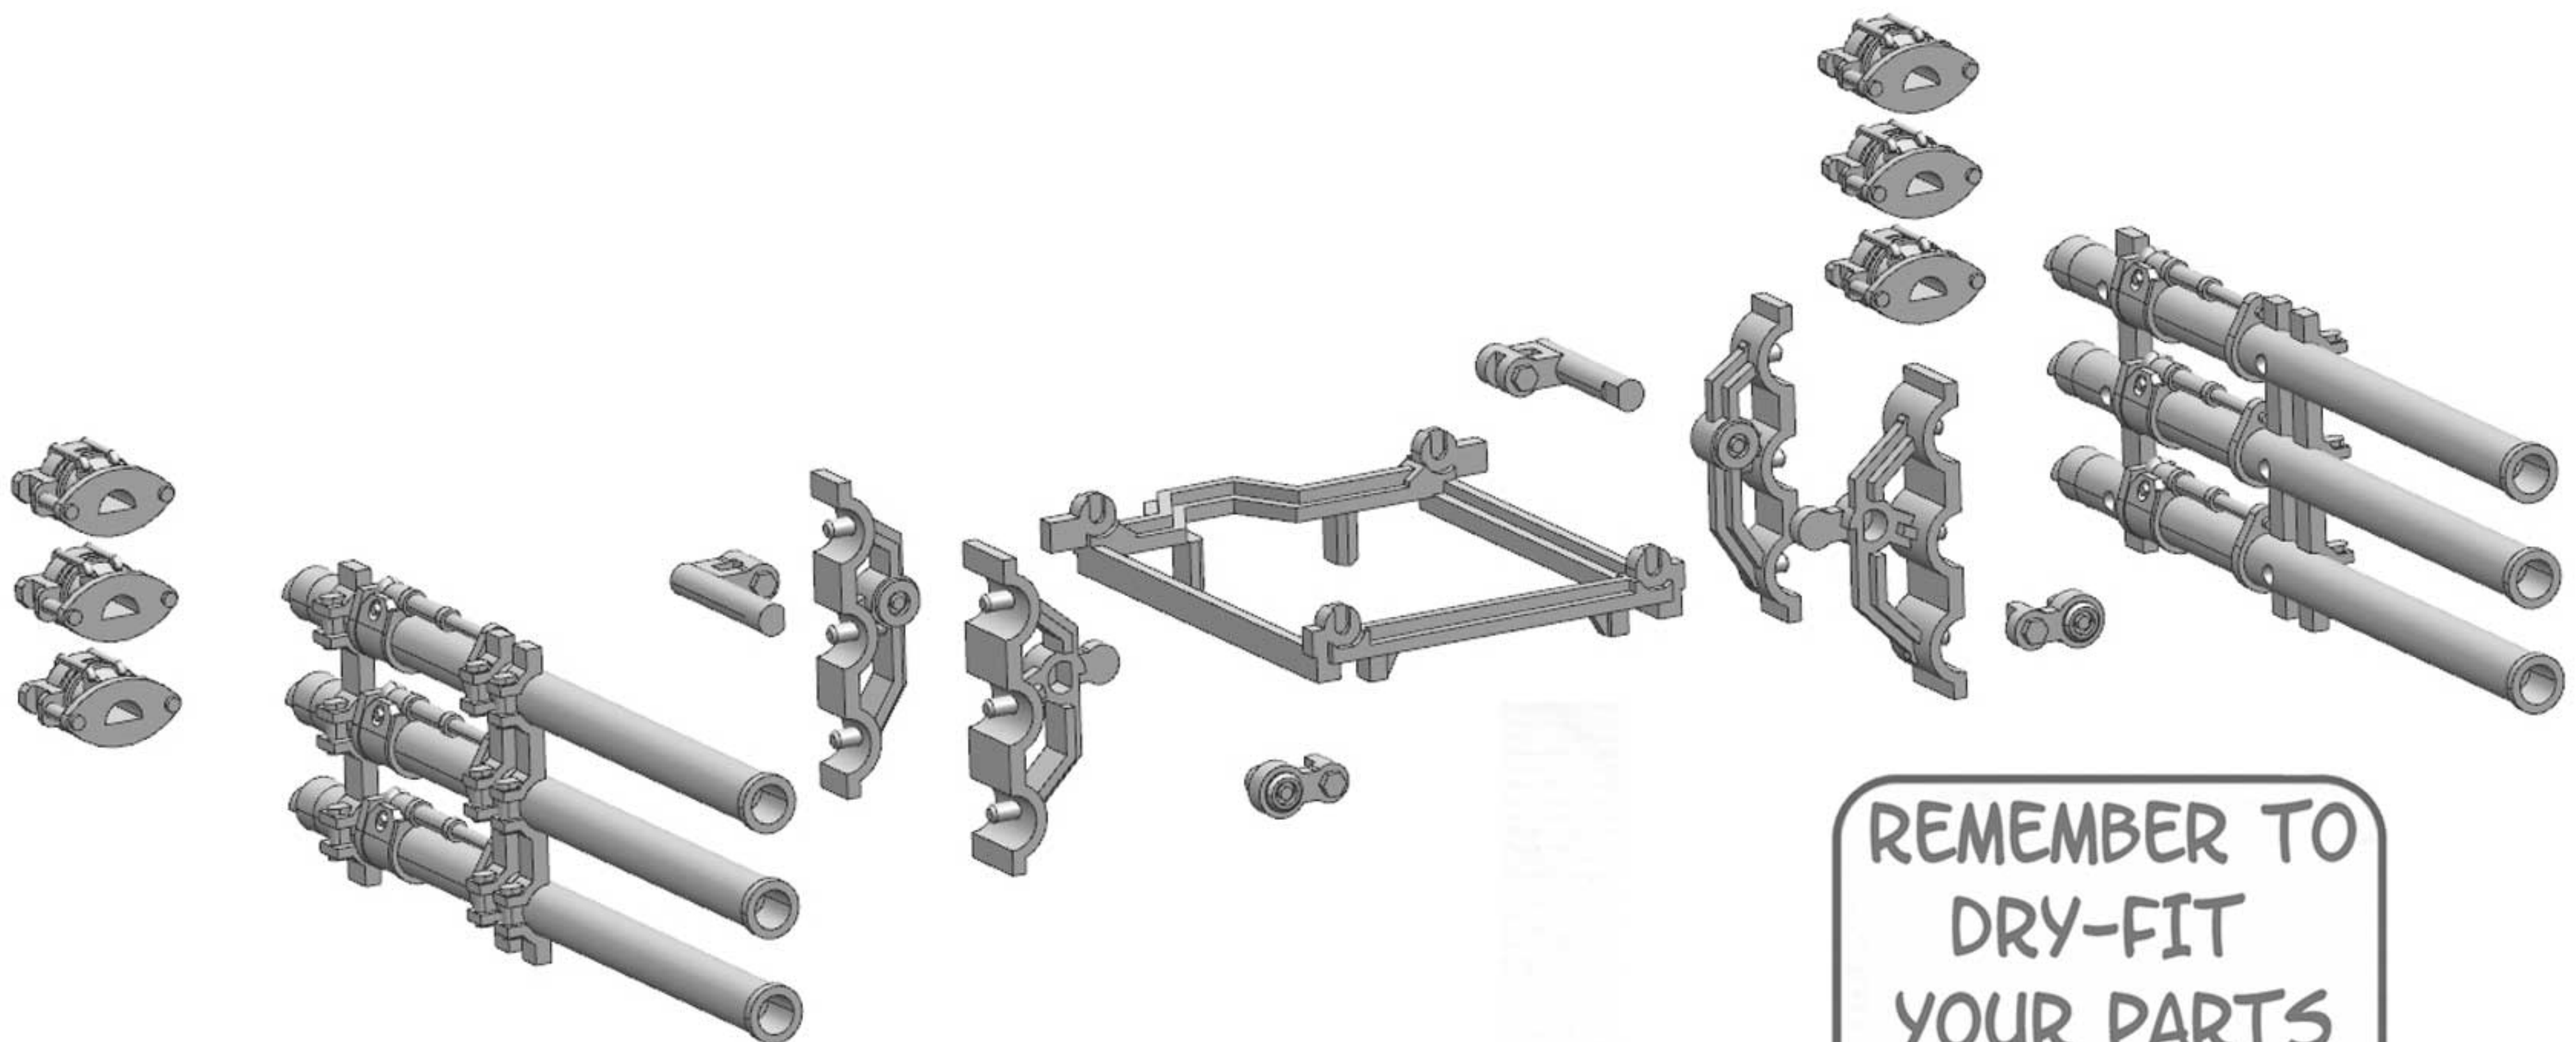

BARKING DOG (LIGHT) ASSEMBLY INSTRUCTIONS

REMEMBER TO
DRY-FIT
YOUR PARTS
BEFORE USING
ANY GLUE.

K-AL707

BODY ASSEMBLY.

TURRET INTERIOR ASSEMBLY.

TURRET ASSEMBLY + A/A HMG

MAIN WEAPON ASSEMBLY

REMEMBER TO
DRY-FIT
YOUR PARTS
BEFORE USING
ANY GLUE.

LEGS ASSEMBLY (X2)

THIS SET INCLUDES A
BONUS SPRUE OF
ALLIED HEAVY
WEAPONS!

www.dust-models.com