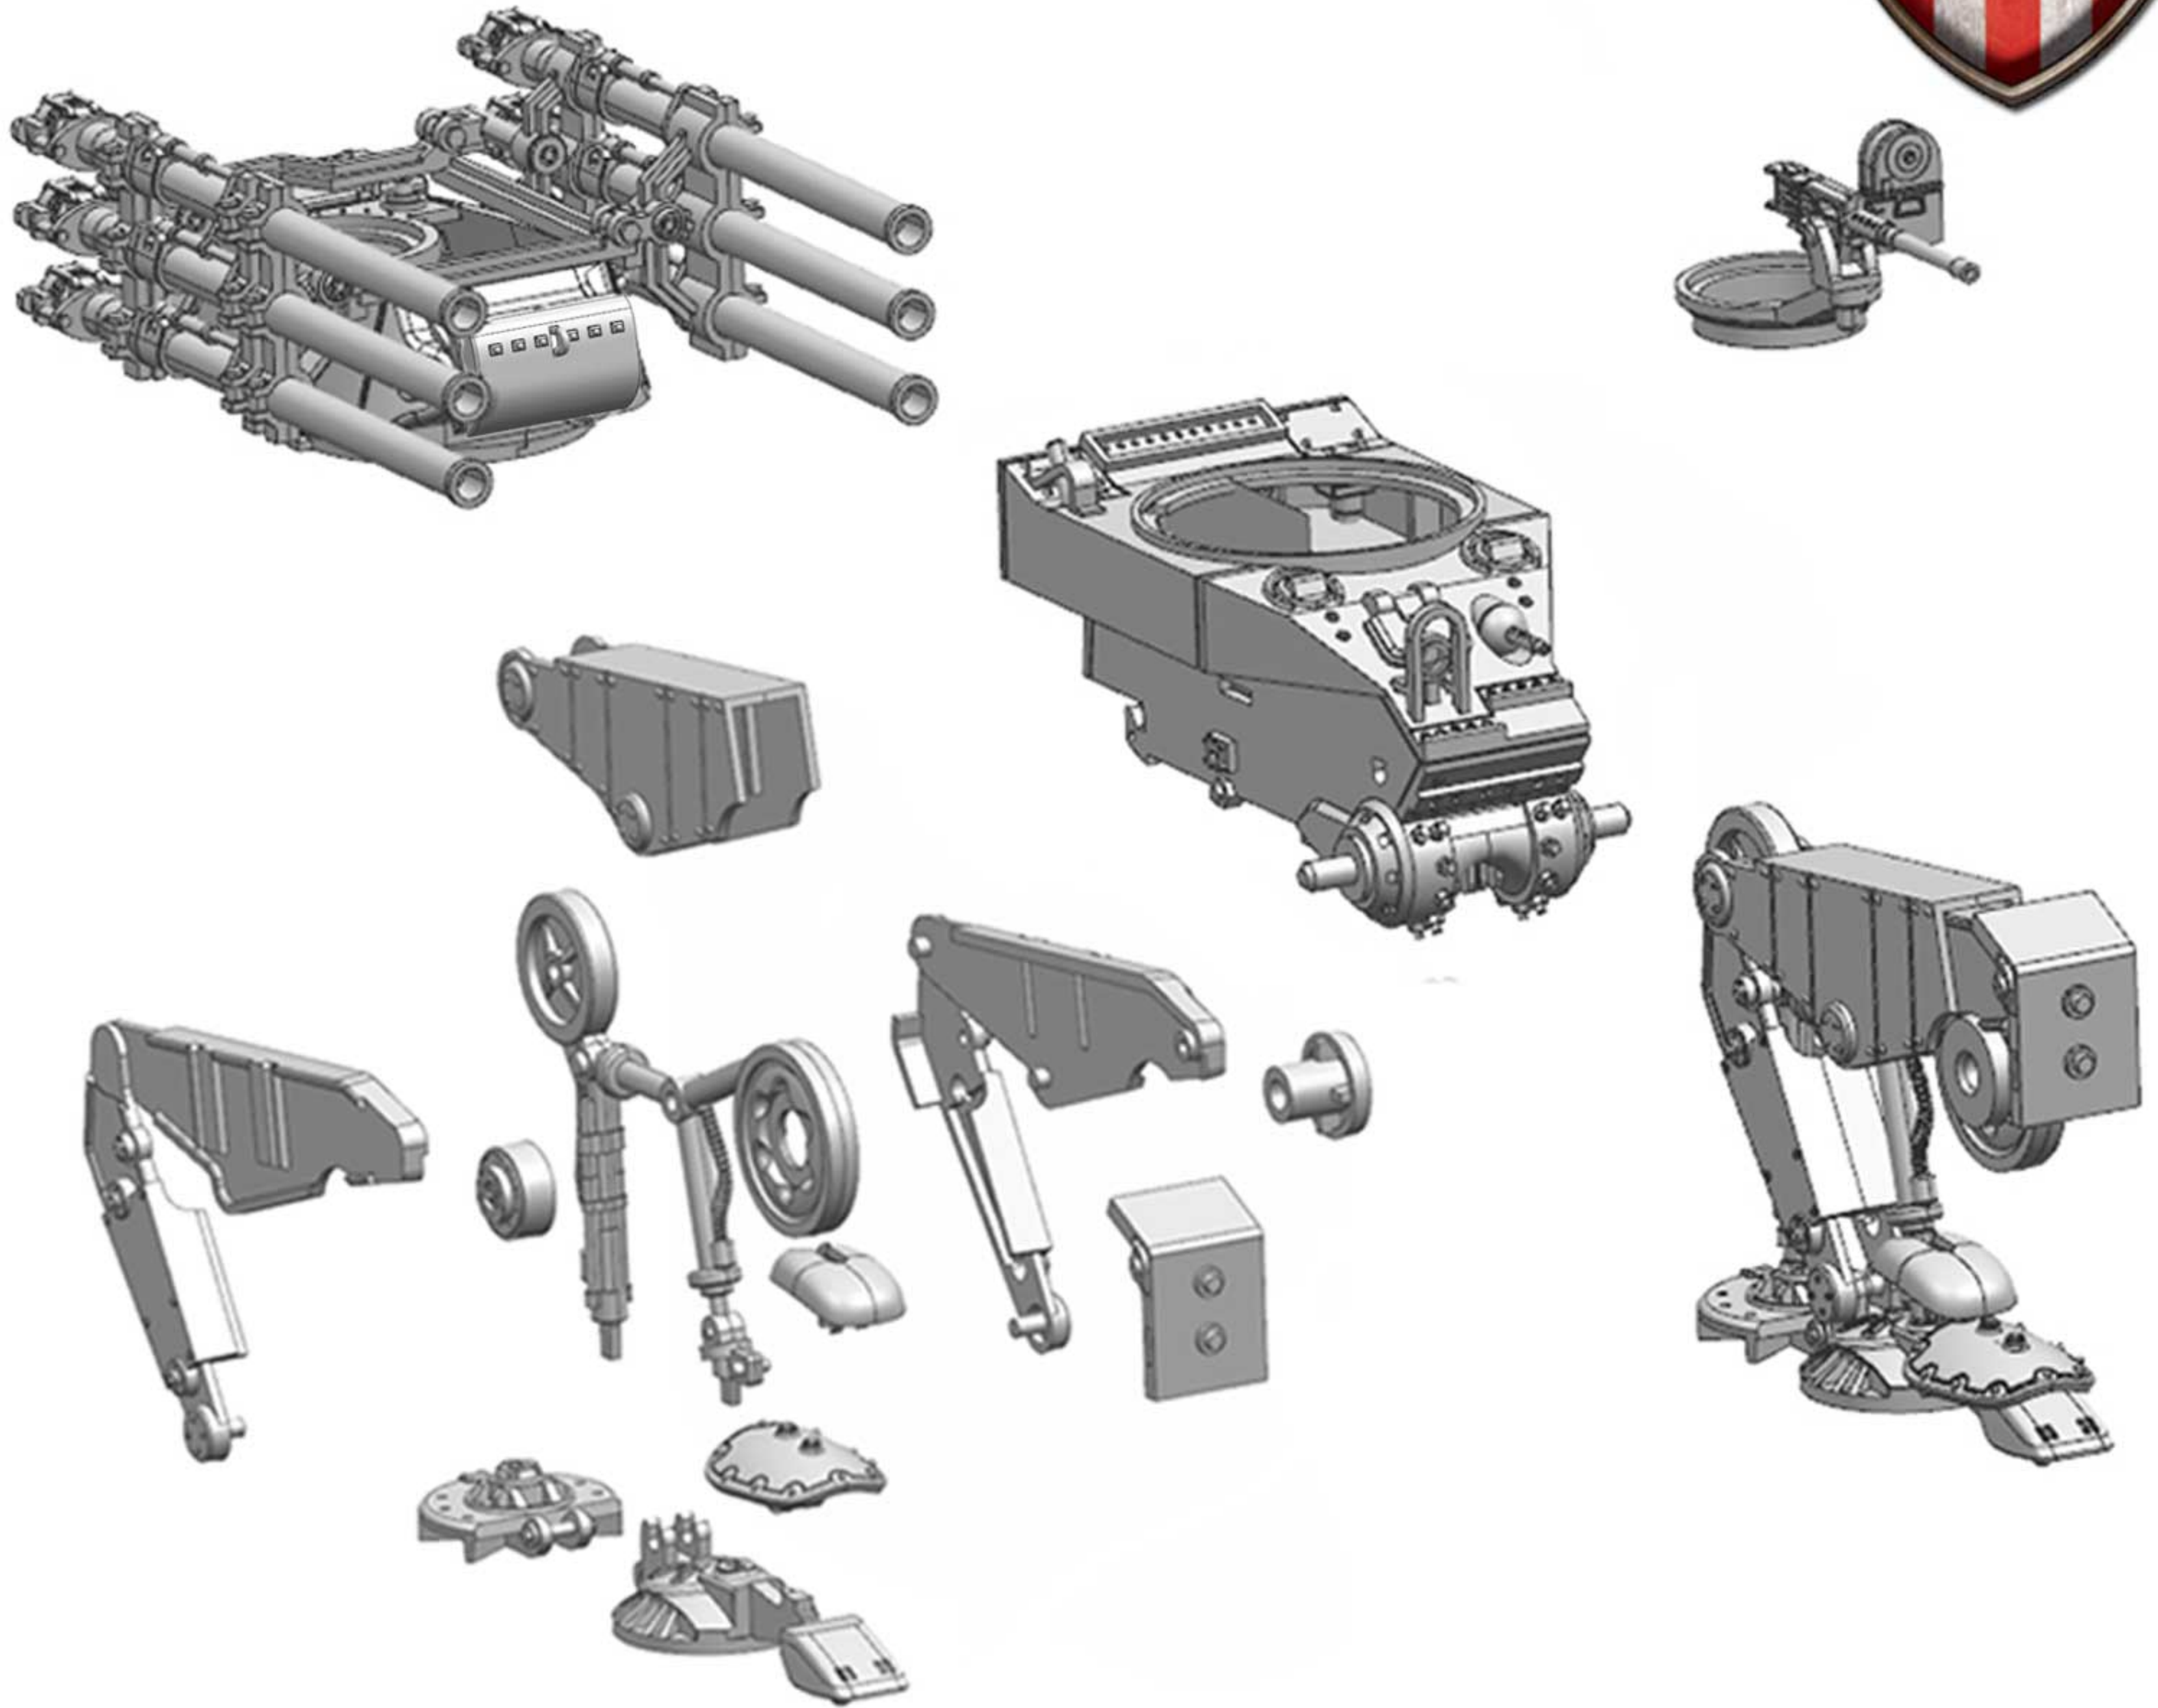

BARKING DOG (LIGHT) ASSEMBLY INSTRUCTIONS

REMEMBER TO
DRY-FIT
YOUR PARTS
BEFORE USING
ANY GLUE.

K-AL707

BODY ASSEMBLY.

TURRET INTERIOR ASSEMBLY.

TURRET ASSEMBLY + A/A HMG

MAIN WEAPON ASSEMBLY

REMEMBER TO
DRY-FIT
YOUR PARTS
BEFORE USING
ANY GLUE.

LEGS ASSEMBLY (X2)

THIS SET INCLUDES A
BONUS SPRUE OF
ALLIED HEAVY
WEAPONS!

www.dust-models.com