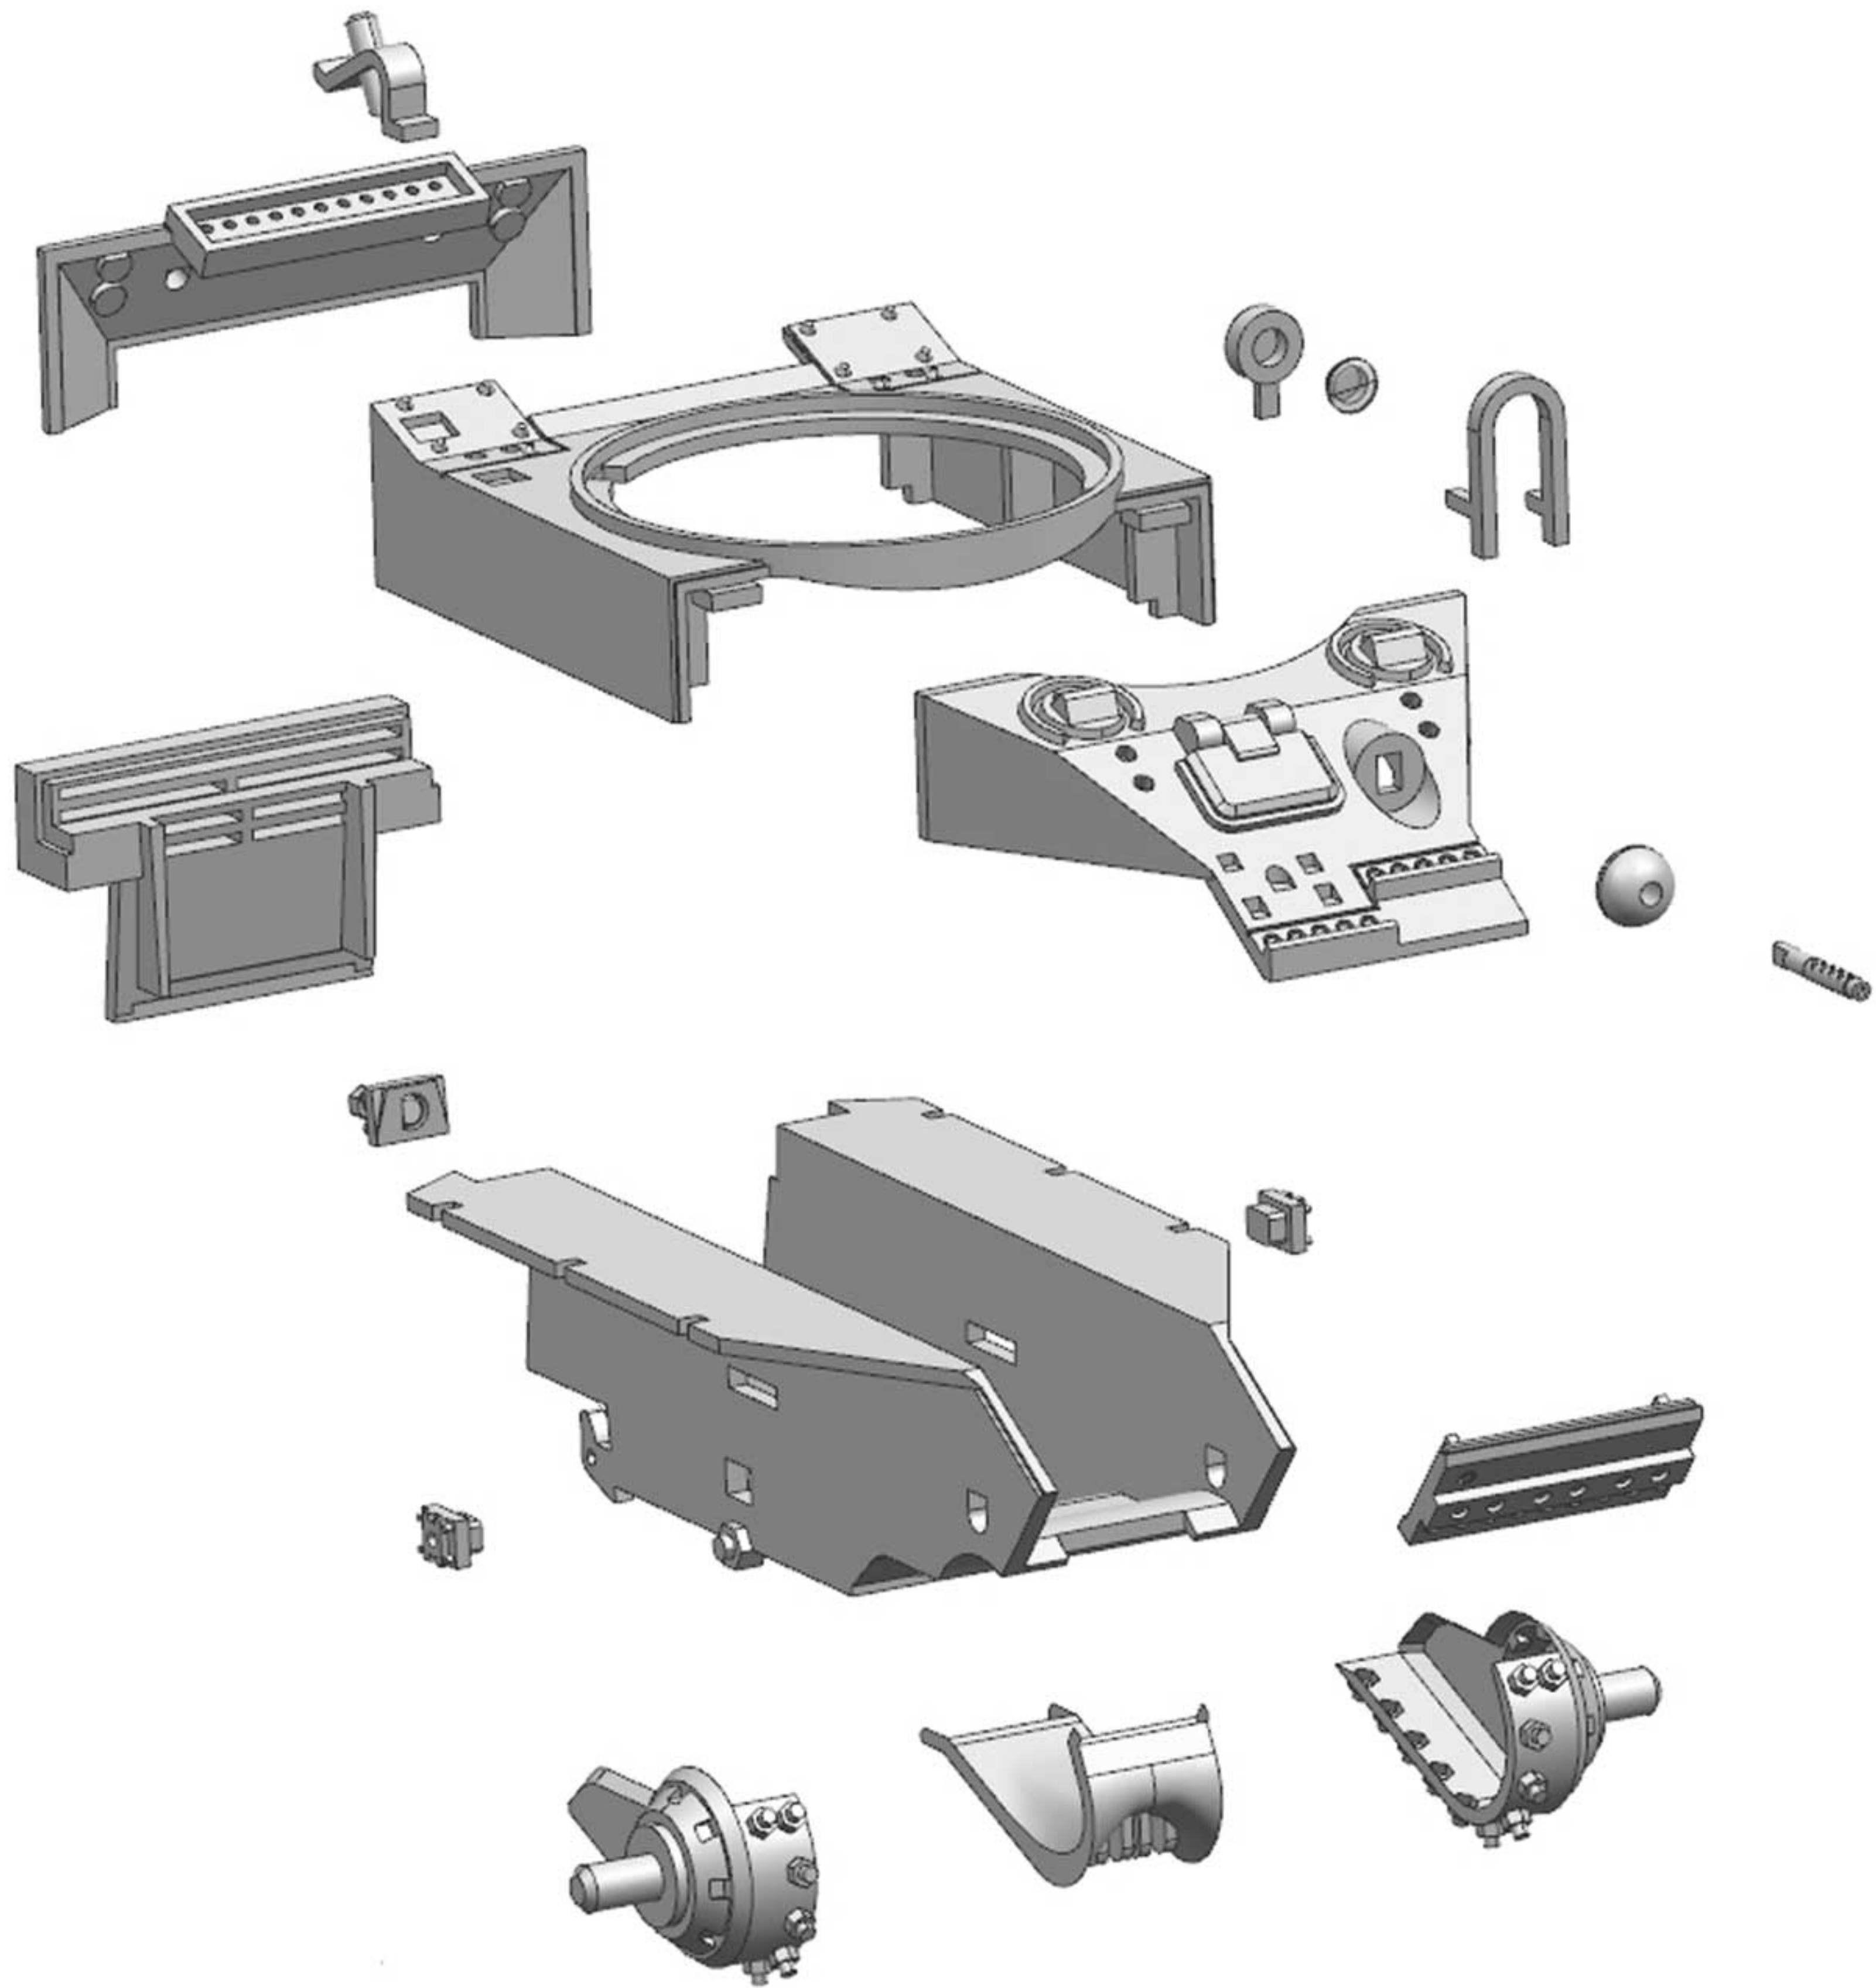

BARKING DOG (LIGHT) ASSEMBLY INSTRUCTIONS

REMEMBER TO
DRY-FIT
YOUR PARTS
BEFORE USING
ANY GLUE.

K-AL707

BODY ASSEMBLY.

TURRET INTERIOR ASSEMBLY.

TURRET ASSEMBLY + A/A HMG

MAIN WEAPON ASSEMBLY

REMEMBER TO
DRY-FIT
YOUR PARTS
BEFORE USING
ANY GLUE.

LEGS ASSEMBLY (X2)

THIS SET INCLUDES A
BONUS SPRUE OF
ALLIED HEAVY
WEAPONS!

www.dust-models.com