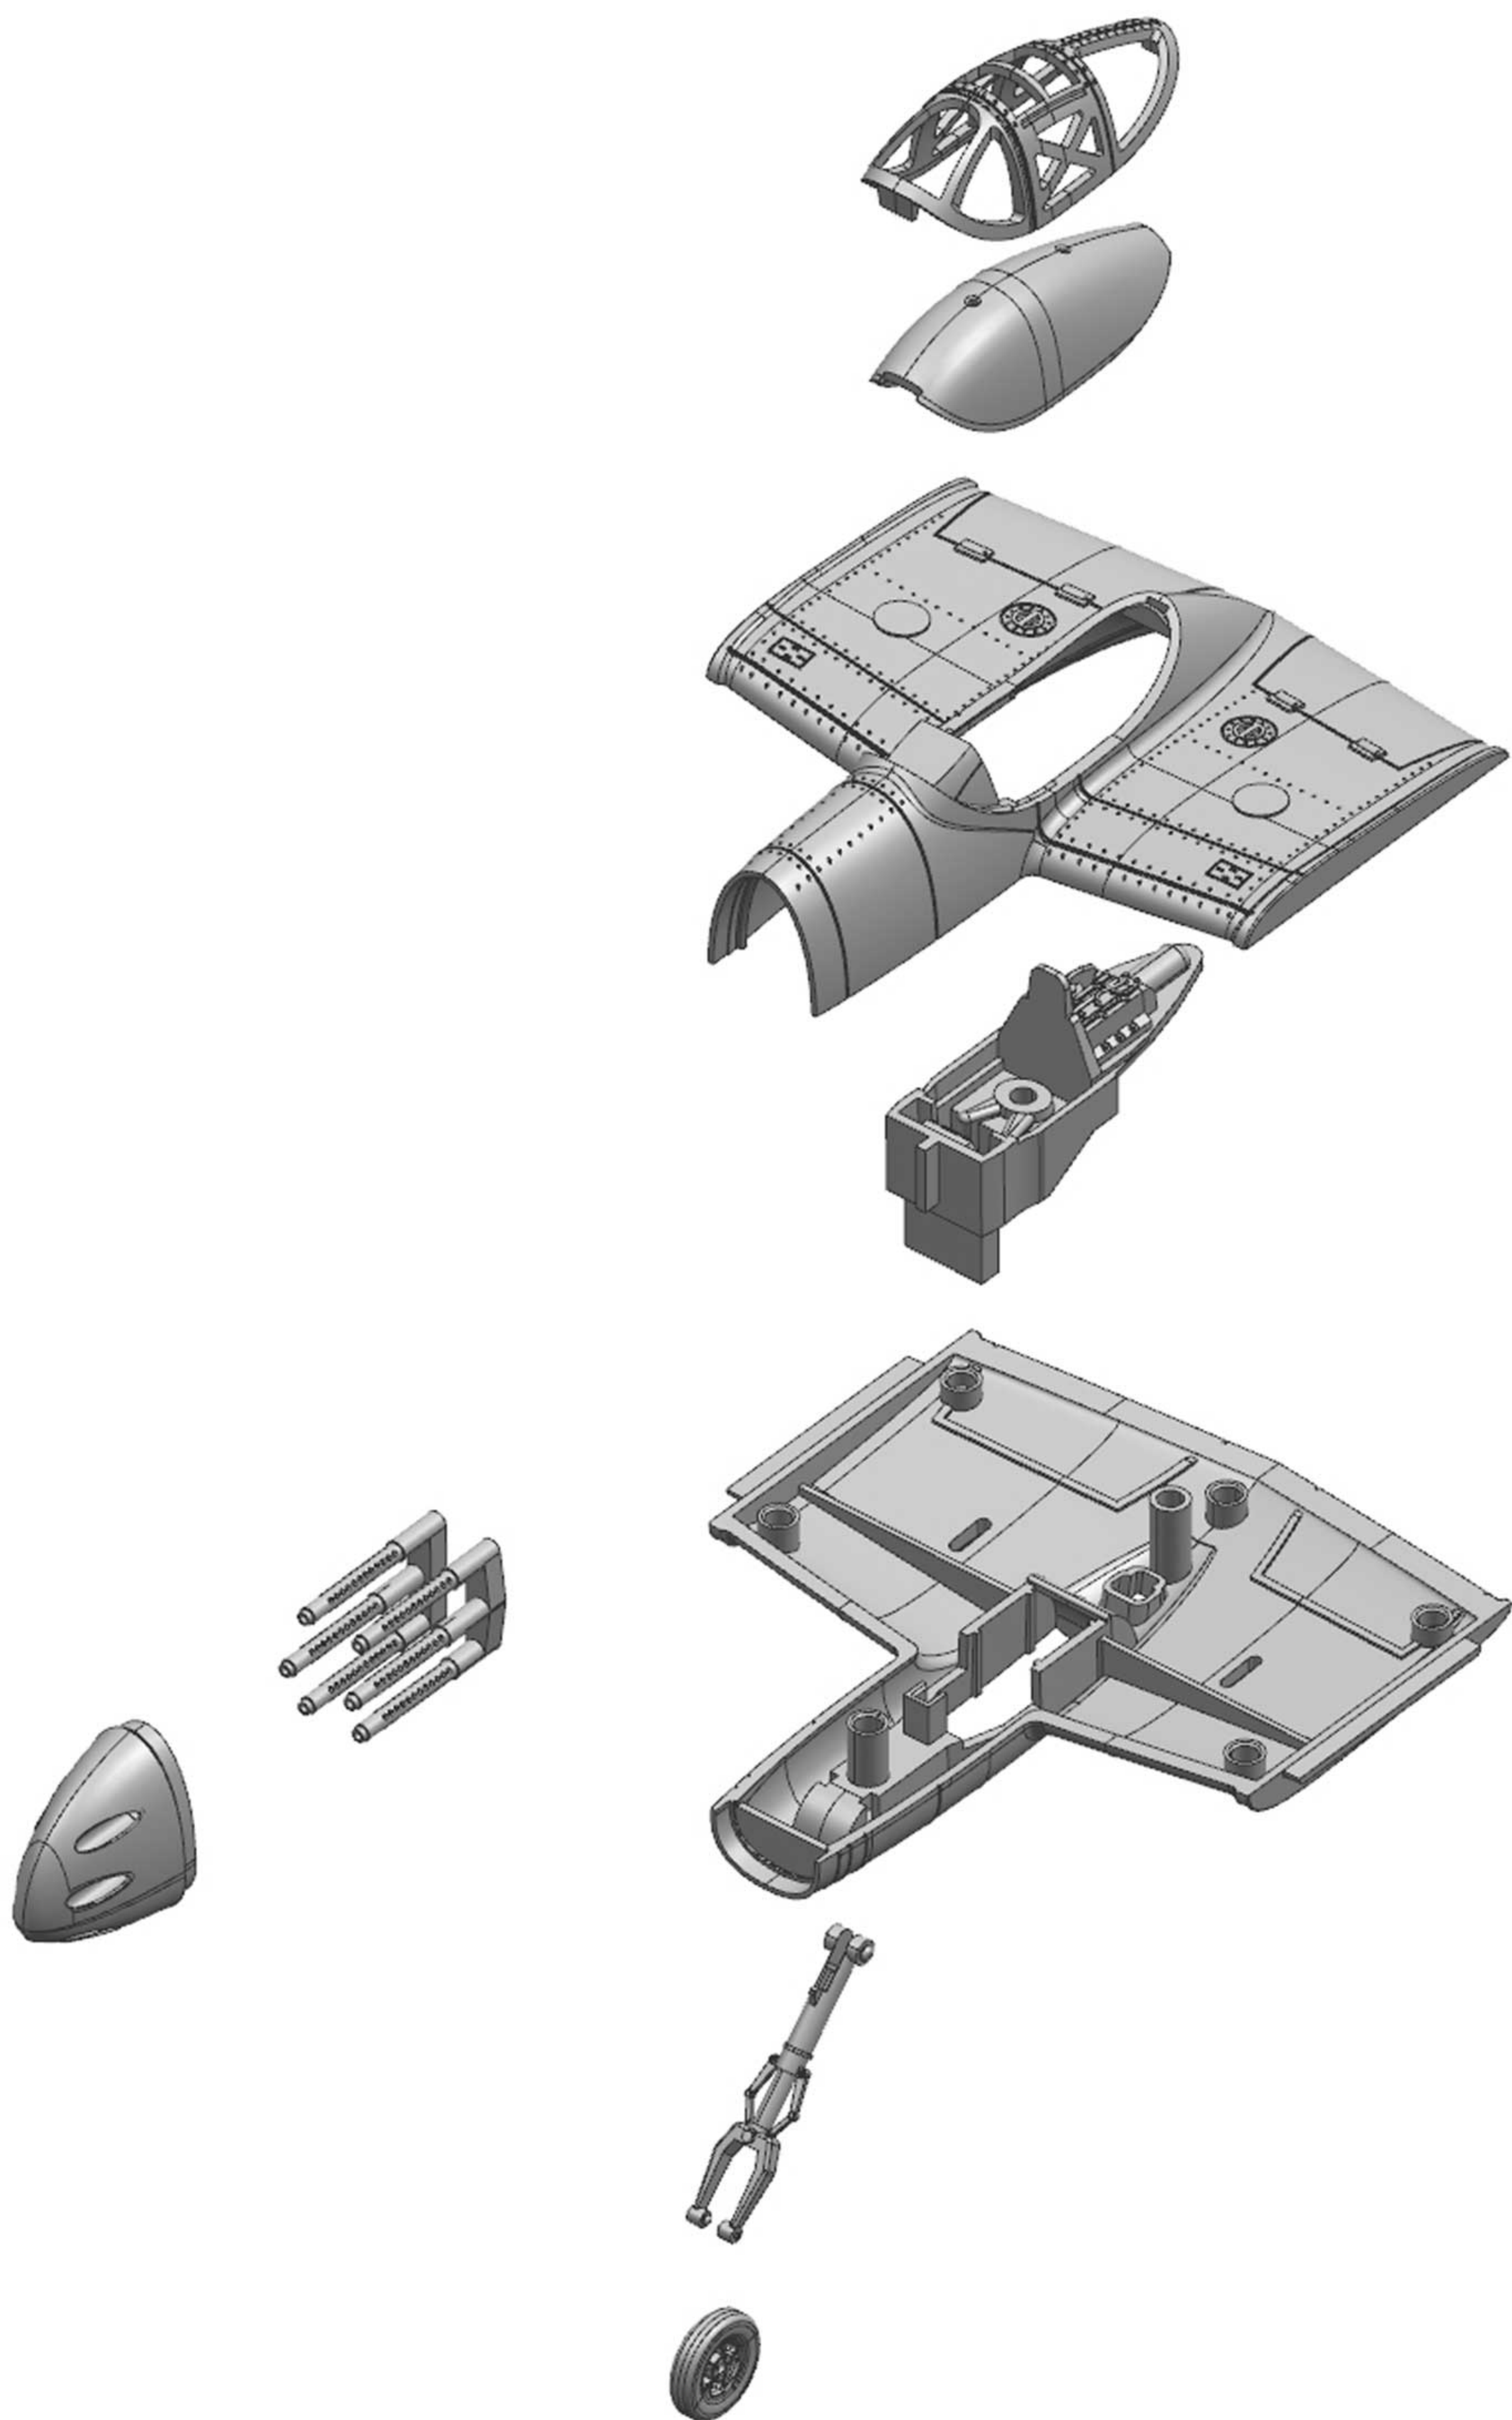

ALLIES/USMC STORM/THUNDER/ TORNADO ASSEMBLY INSTRUCTIONS

REMEMBER TO
DRY-FIT
YOUR PARTS
BEFORE USING
ANY GLUE.

TOYFIGHT
STUDIO

K-AL812

COCKPIT

WINGS AND ENGINES

WEAPON VARIANTS