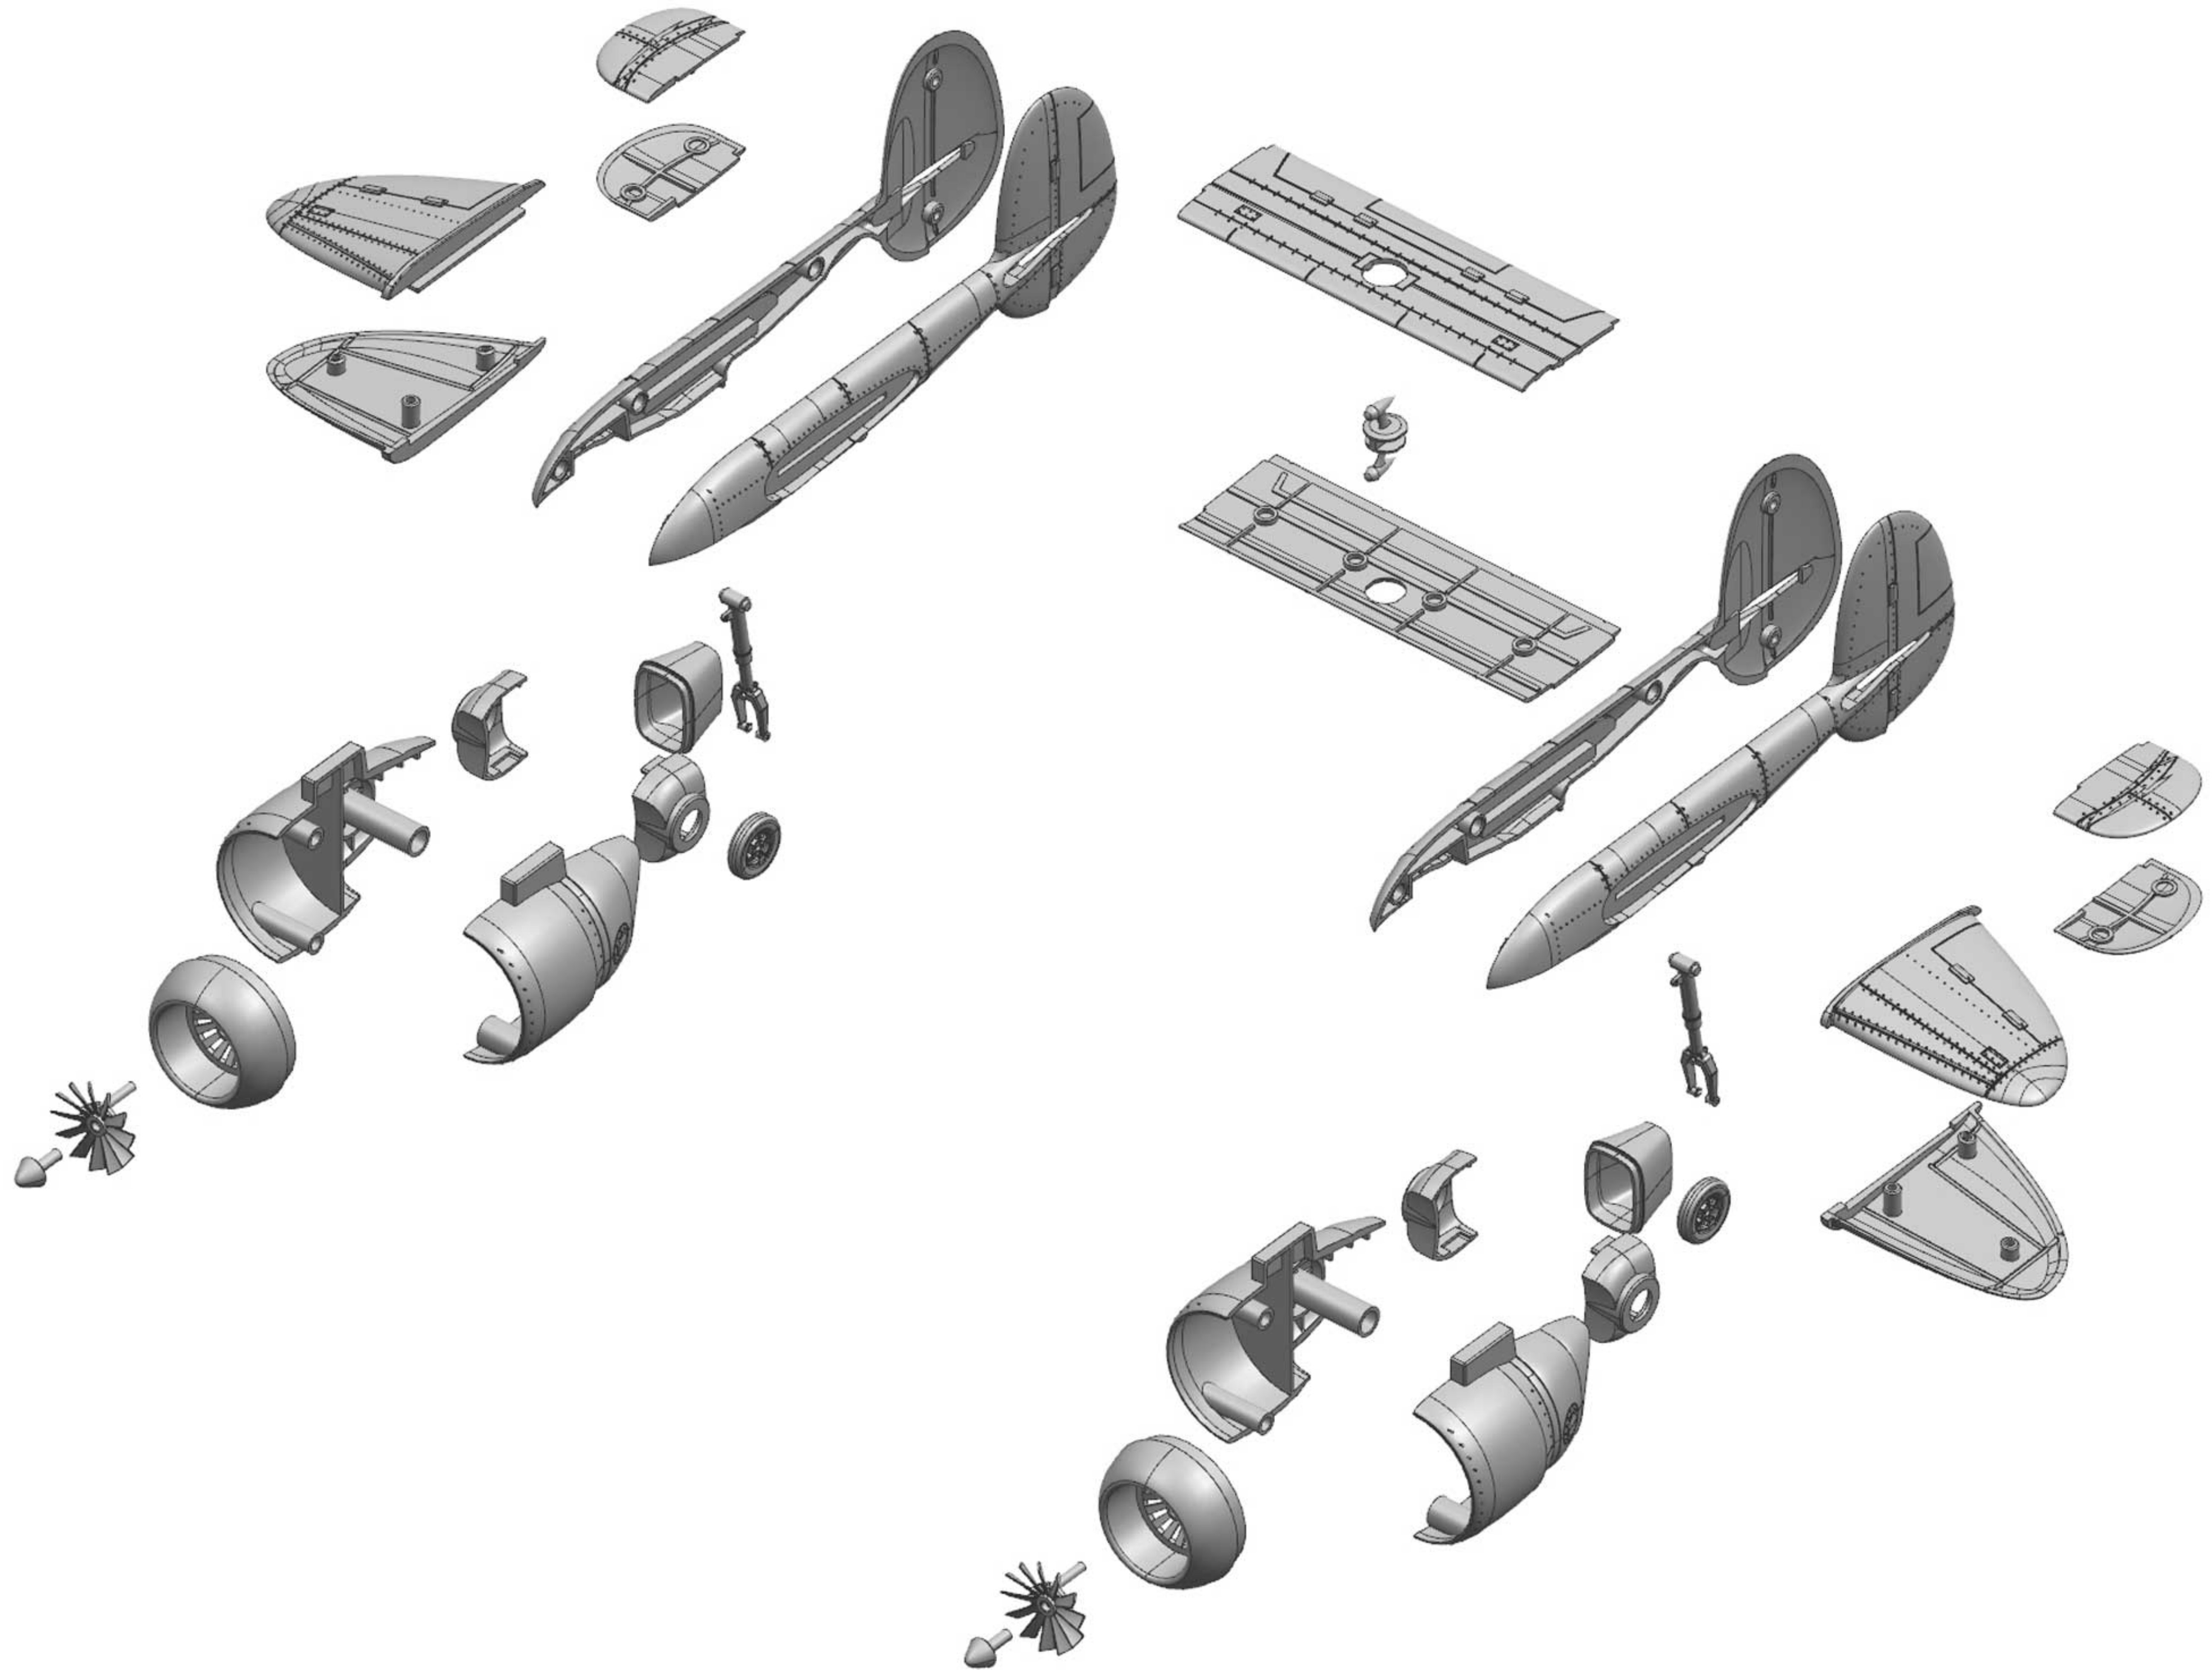

ALLIES/USMC STORM/THUNDER/ TORNADO ASSEMBLY INSTRUCTIONS

REMEMBER TO
DRY-FIT
YOUR PARTS
BEFORE USING
ANY GLUE.

TOYFIGHT
STUDIO

K-AL812

COCKPIT

WINGS AND ENGINES

WEAPON VARIANTS