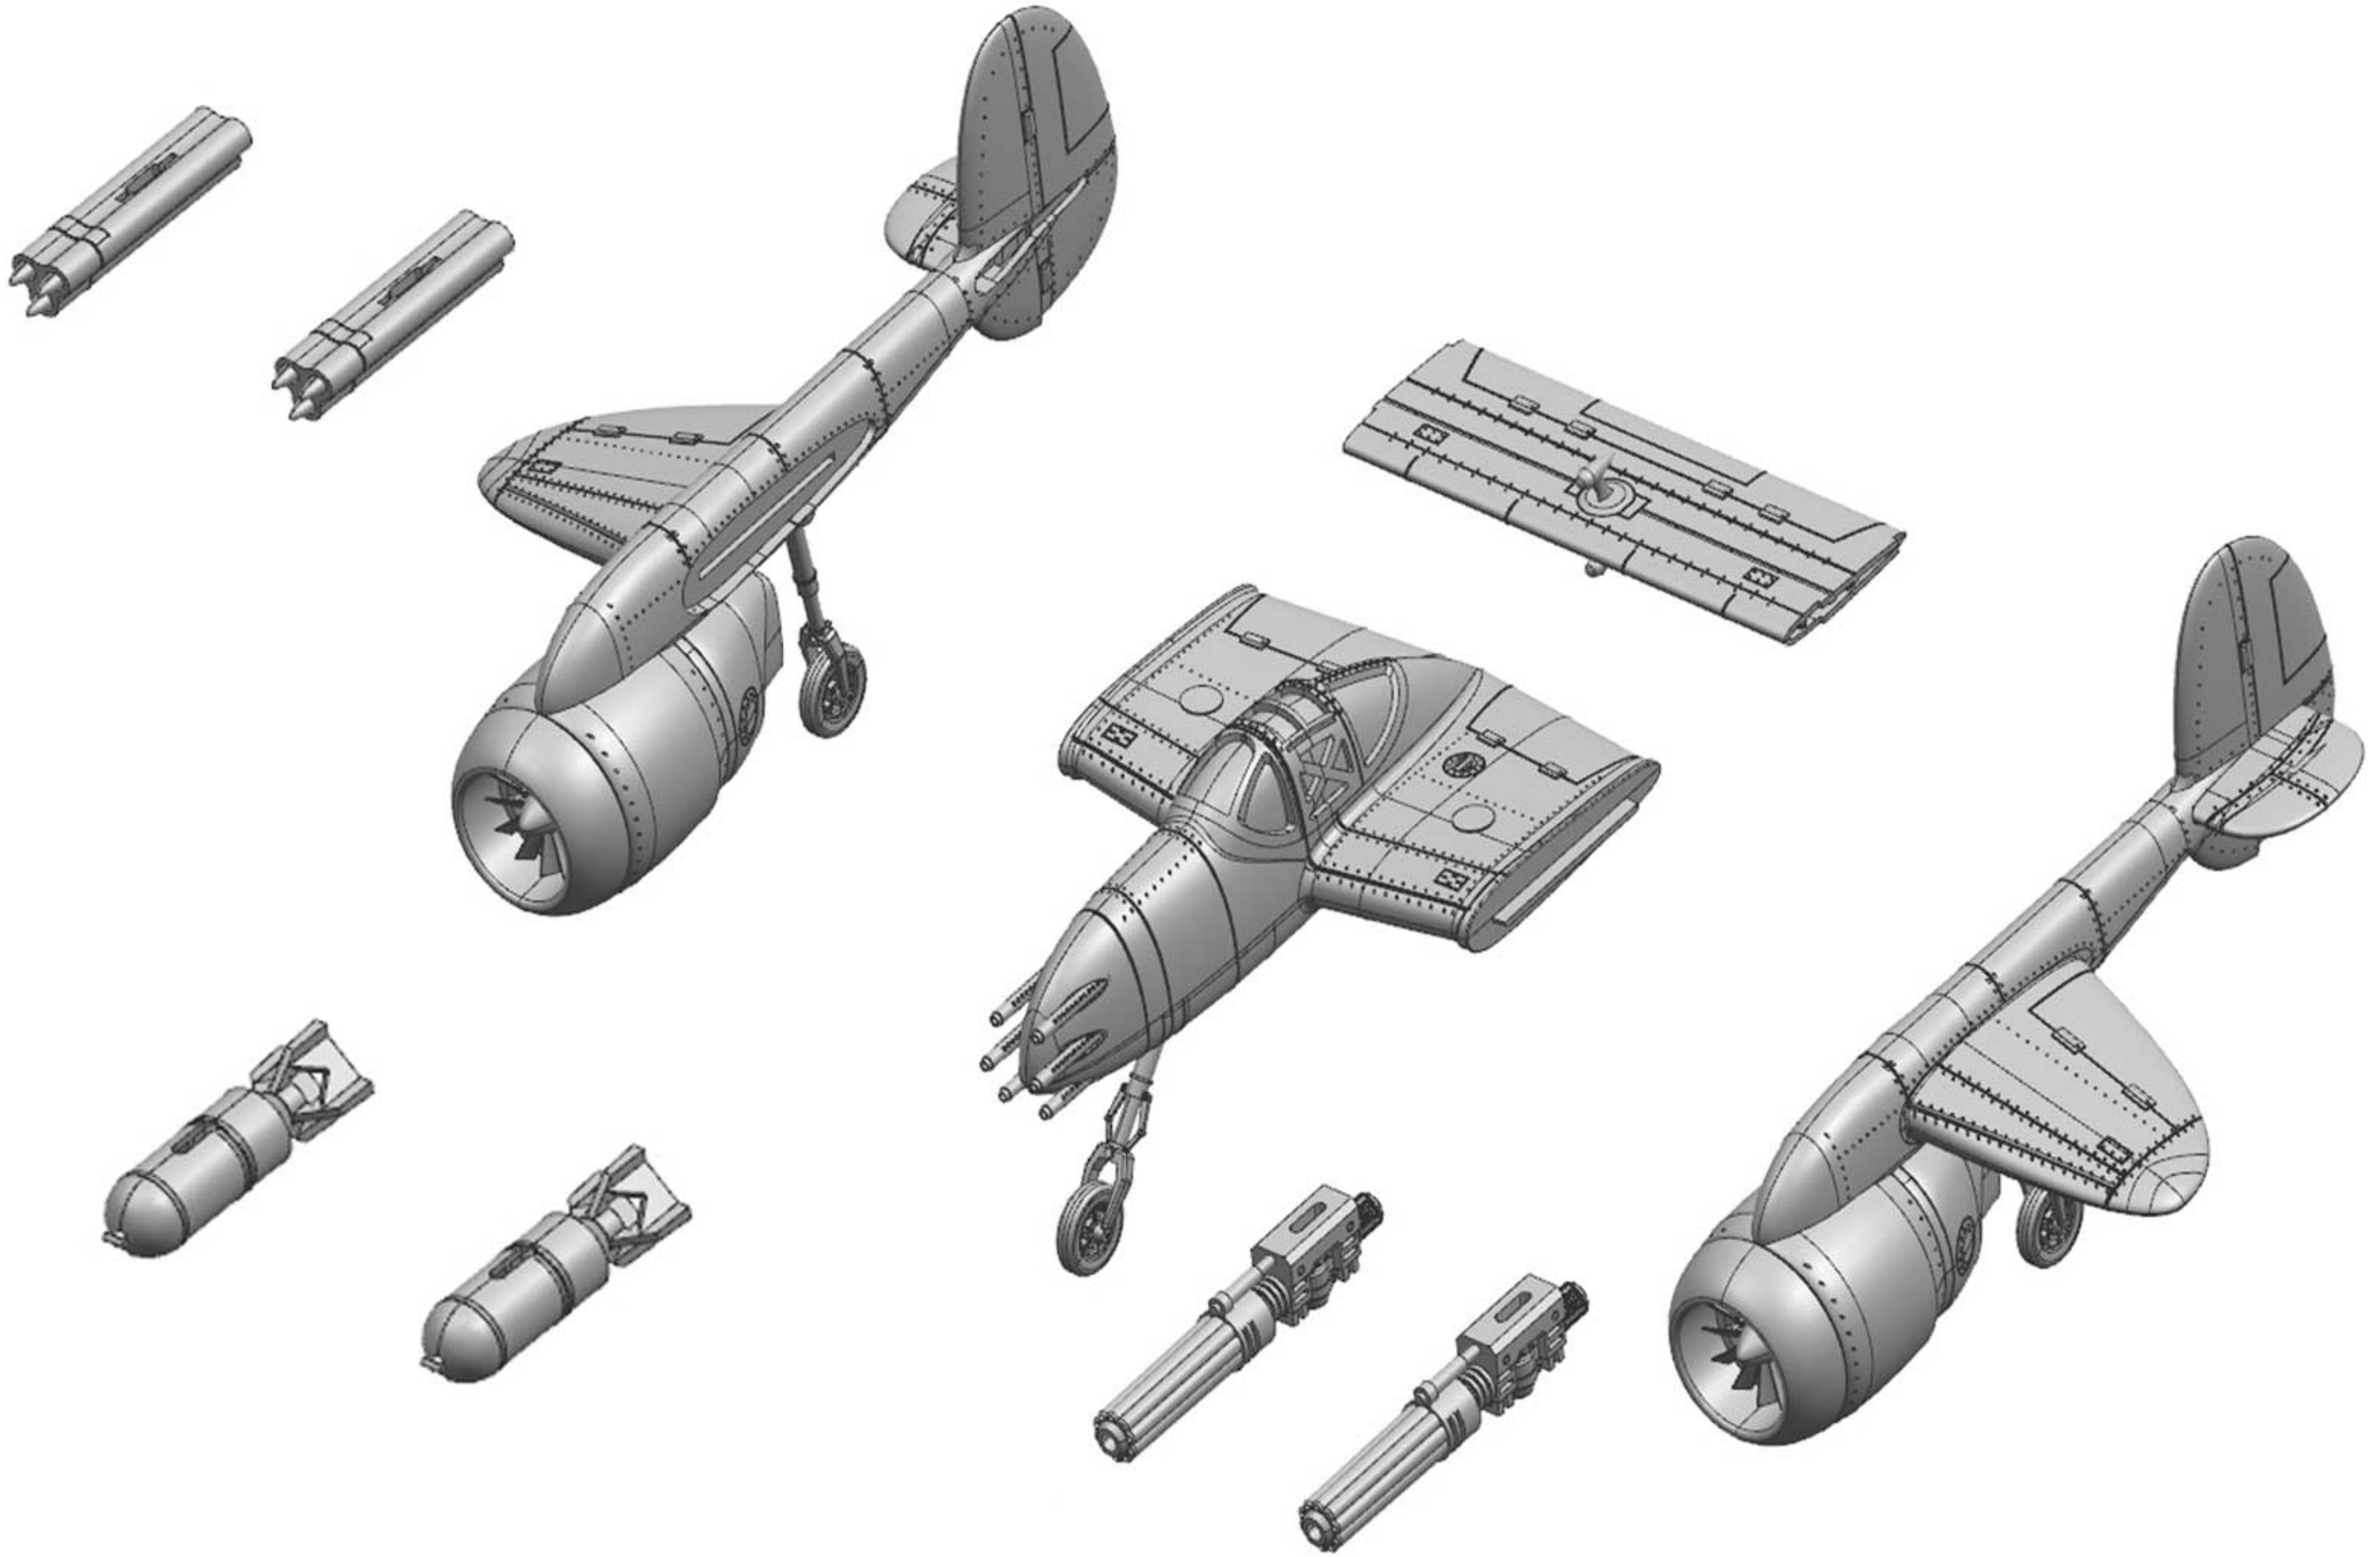

ALLIES/USMC STORM/THUNDER/ TORNADO ASSEMBLY INSTRUCTIONS

REMEMBER TO
DRY-FIT
YOUR PARTS
BEFORE USING
ANY GLUE.

TOYFIGHT
STUDIO

K-AL812

COCKPIT

WINGS AND ENGINES

WEAPON VARIANTS