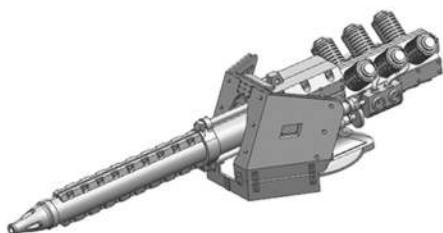

LUFTWAFFE RSO

ASSEMBLY INSTRUCTIONS

REMEMBER TO
DRY-FIT
YOUR PARTS
BEFORE USING
ANY GLUE.

K-AX718

TRACKS AND CHASSIS ASSEMBLY.

FRONT AND DRIVER'S COMPARTMENT.

GUN EMPLACEMENT ASSEMBLY.

A/A GUN PART 1.

A/A GUN PART 2.

PAK40 A/T GUN.

LASERKANONE ASSEMBLY. 3x

VAMPYR OPTICS ASSEMBLY. 3x

Enquiries: info@dustgame.com