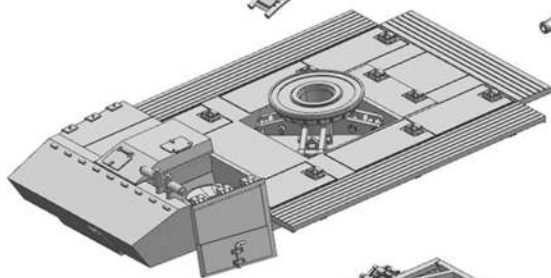

LUFTWAFFE RSO

ASSEMBLY INSTRUCTIONS

REMEMBER TO
DRY-FIT
YOUR PARTS
BEFORE USING
ANY GLUE.

K-AX718

TRACKS AND CHASSIS ASSEMBLY.

FRONT AND DRIVER'S COMPARTMENT.

GUN EMPLACEMENT ASSEMBLY.

A/A GUN PART 1.

A/A GUN PART 2.

PAK40 A/T GUN.

LASERKANONE ASSEMBLY. 3x

VAMPYR OPTICS ASSEMBLY. 3x

Enquiries: info@dustgame.com