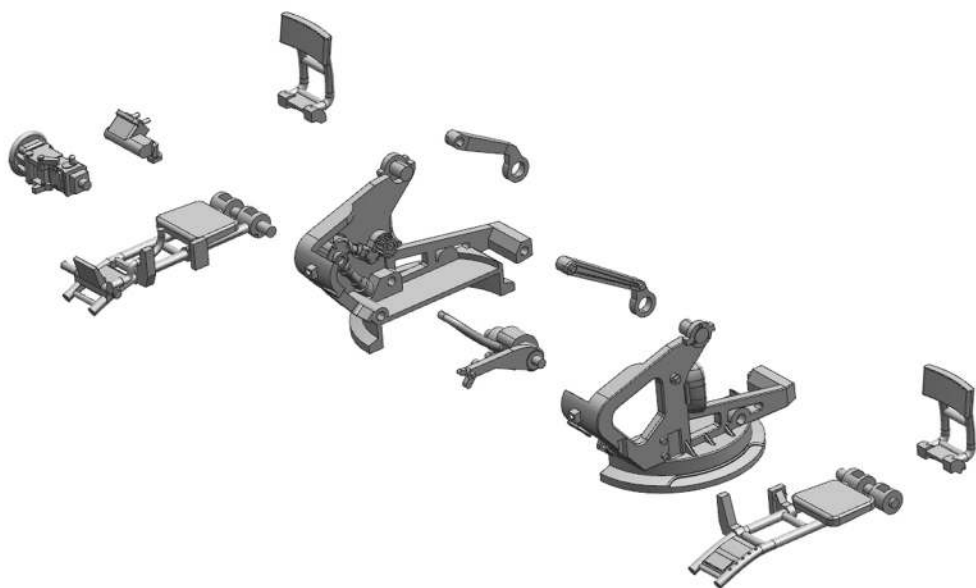

LUFTWAFFE RSO

ASSEMBLY INSTRUCTIONS

REMEMBER TO
DRY-FIT
YOUR PARTS
BEFORE USING
ANY GLUE.

K-AX718

TRACKS AND CHASSIS ASSEMBLY.

FRONT AND DRIVER'S COMPARTMENT.

GUN EMPLACEMENT ASSEMBLY.

A/A GUN PART 1.

A/A GUN PART 2.

PAK40 A/T GUN.

LASERKANONE ASSEMBLY. 3x

VAMPYR OPTICS ASSEMBLY. 3x

Enquiries: info@dustgame.com