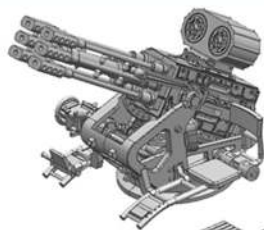

LUFTWAFFE RSO

ASSEMBLY INSTRUCTIONS

REMEMBER TO
DRY-FIT
YOUR PARTS
BEFORE USING
ANY GLUE.

K-AX718

TRACKS AND CHASSIS ASSEMBLY.

FRONT AND DRIVER'S COMPARTMENT.

GUN EMPLACEMENT ASSEMBLY.

A/A GUN PART 1.

A/A GUN PART 2.

PAK40 A/T GUN.

LASERKANONE ASSEMBLY. 3x

VAMPYR OPTICS ASSEMBLY. 3x

Enquiries: info@dustgame.com