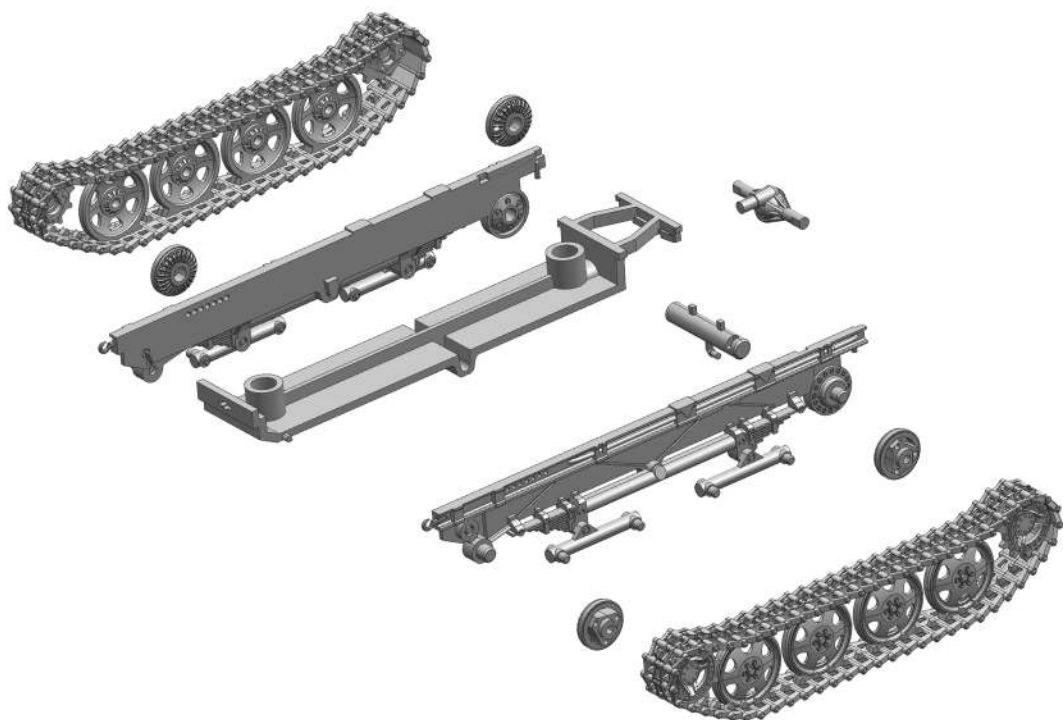

LUFTWAFFE RSO

ASSEMBLY INSTRUCTIONS

REMEMBER TO
DRY-FIT
YOUR PARTS
BEFORE USING
ANY GLUE.

K-AX718

TRACKS AND CHASSIS ASSEMBLY.

FRONT AND DRIVER'S COMPARTMENT.

GUN EMPLACEMENT ASSEMBLY.

A/A GUN PART 1.

A/A GUN PART 2.

PAK40 A/T GUN.

LASERKANONE ASSEMBLY. 3x

VAMPYR OPTICS ASSEMBLY. 3x

Enquiries: info@dustgame.com