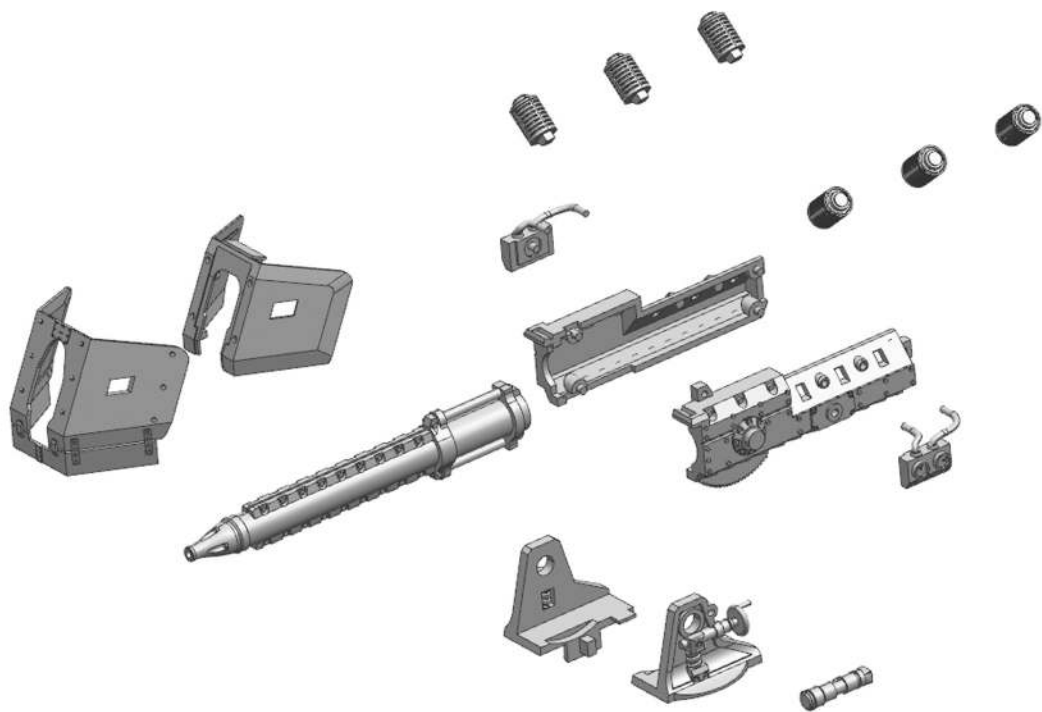

LUFTWAFFE RSO

ASSEMBLY INSTRUCTIONS

REMEMBER TO
DRY-FIT
YOUR PARTS
BEFORE USING
ANY GLUE.

K-AX718

TRACKS AND CHASSIS ASSEMBLY.

FRONT AND DRIVER'S COMPARTMENT.

GUN EMPLACEMENT ASSEMBLY.

A/A GUN PART 1.

A/A GUN PART 2.

PAK40 A/T GUN.

LASERKANONE ASSEMBLY. 3x

VAMPYR OPTICS ASSEMBLY. 3x

Enquiries: info@dustgame.com