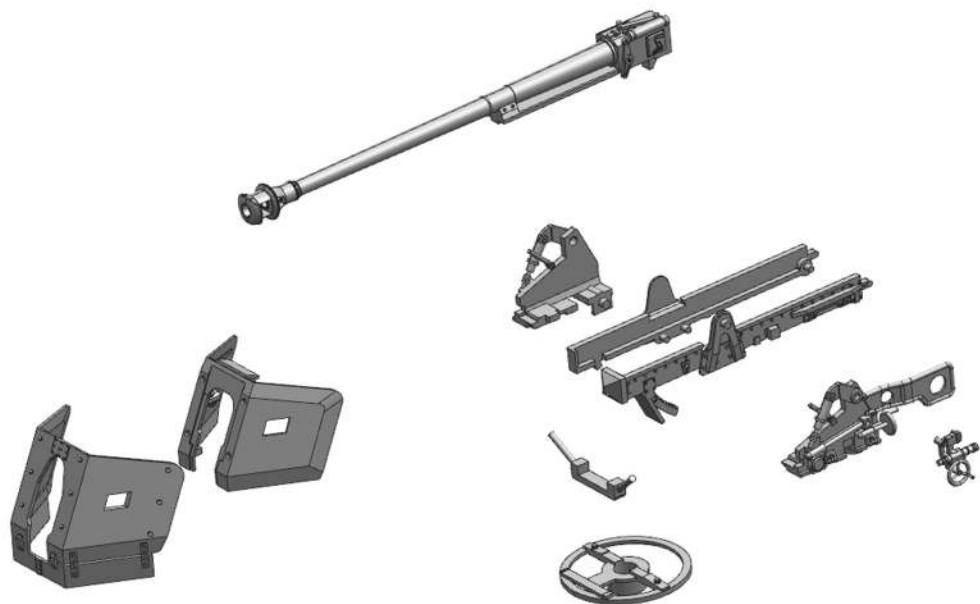

LUFTWAFFE RSO

ASSEMBLY INSTRUCTIONS

REMEMBER TO
DRY-FIT
YOUR PARTS
BEFORE USING
ANY GLUE.

K-AX718

TRACKS AND CHASSIS ASSEMBLY.

FRONT AND DRIVER'S COMPARTMENT.

GUN EMPLACEMENT ASSEMBLY.

A/A GUN PART 1.

A/A GUN PART 2.

PAK40 A/T GUN.

LASERKANONE ASSEMBLY. 3x

VAMPYR OPTICS ASSEMBLY. 3x

Enquiries: info@dustgame.com