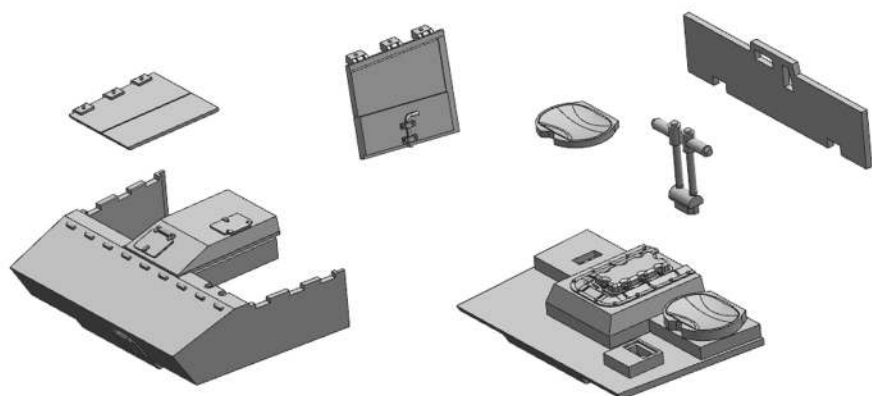

LUFTWAFFE RSO

ASSEMBLY INSTRUCTIONS

REMEMBER TO
DRY-FIT
YOUR PARTS
BEFORE USING
ANY GLUE.

K-AX718

TRACKS AND CHASSIS ASSEMBLY.

FRONT AND DRIVER'S COMPARTMENT.

GUN EMPLACEMENT ASSEMBLY.

A/A GUN PART 1.

A/A GUN PART 2.

PAK40 A/T GUN.

LASERKANONE ASSEMBLY. 3x

VAMPYR OPTICS ASSEMBLY. 3x

Enquiries: info@dustgame.com