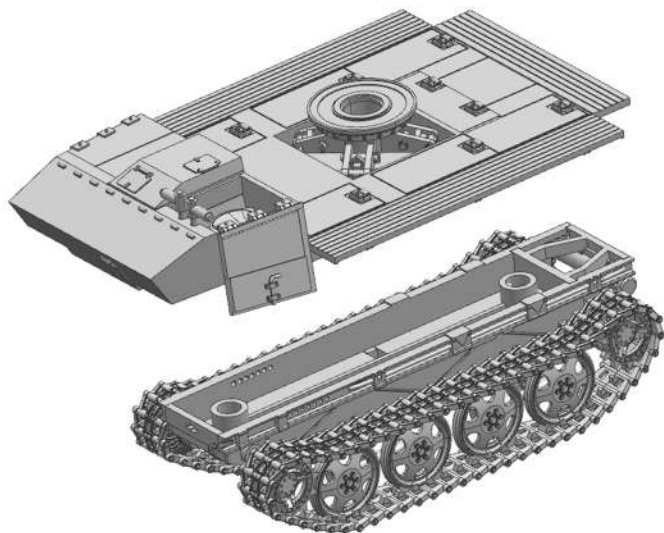

VAMPYR OPTICS ASSEMBLY. 3x

Enquiries: info@dustgame.com