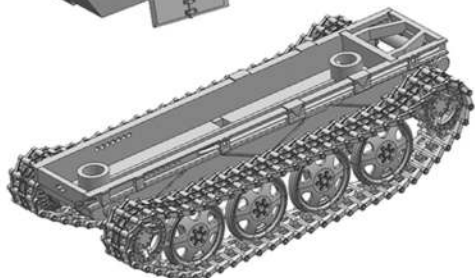

LUFTWAFFE RSO

ASSEMBLY INSTRUCTIONS

REMEMBER TO
DRY-FIT
YOUR PARTS
BEFORE USING
ANY GLUE.

K-AX718

TRACKS AND CHASSIS ASSEMBLY.

FRONT AND DRIVER'S COMPARTMENT.

GUN EMPLACEMENT ASSEMBLY.

A/A GUN PART 1.