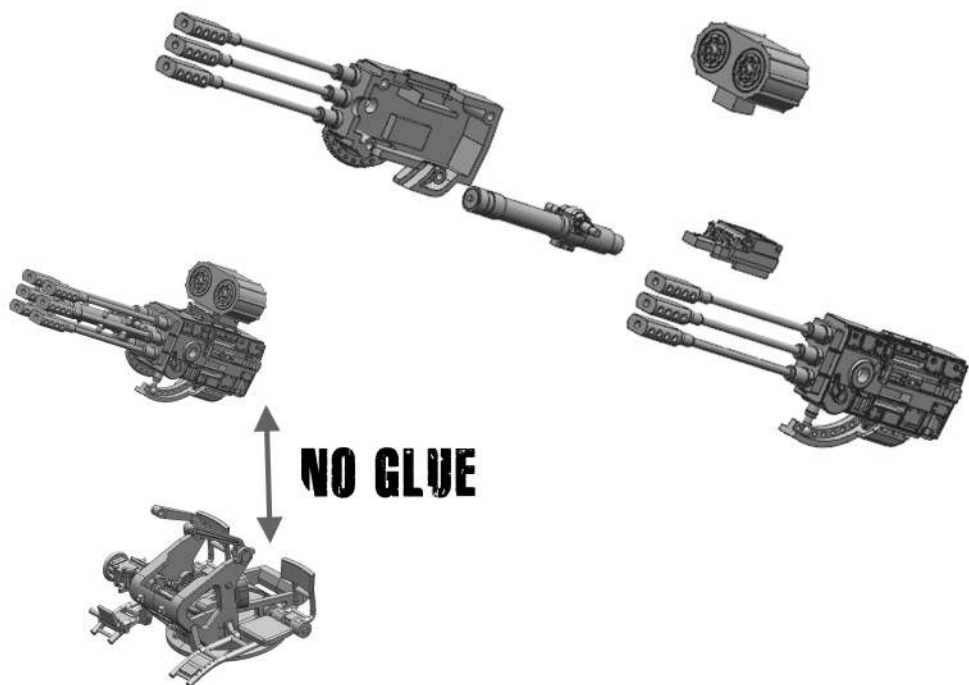

A/A GUN PART 2.