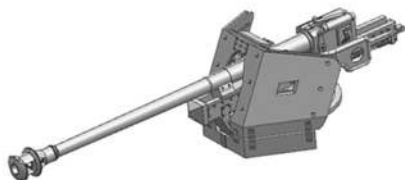

LUFTWAFFE RSO

ASSEMBLY INSTRUCTIONS

REMEMBER TO
DRY-FIT
YOUR PARTS
BEFORE USING
ANY GLUE.

K-AX718

TRACKS AND CHASSIS ASSEMBLY.

FRONT AND DRIVER'S COMPARTMENT.

GUN EMPLACEMENT ASSEMBLY.

A/A GUN PART 1.

A/A GUN PART 2.

PAK40 A/T GUN.

LASERKANONE ASSEMBLY. 3x

VAMPYR OPTICS ASSEMBLY. 3x

Enquiries: info@dustgame.com