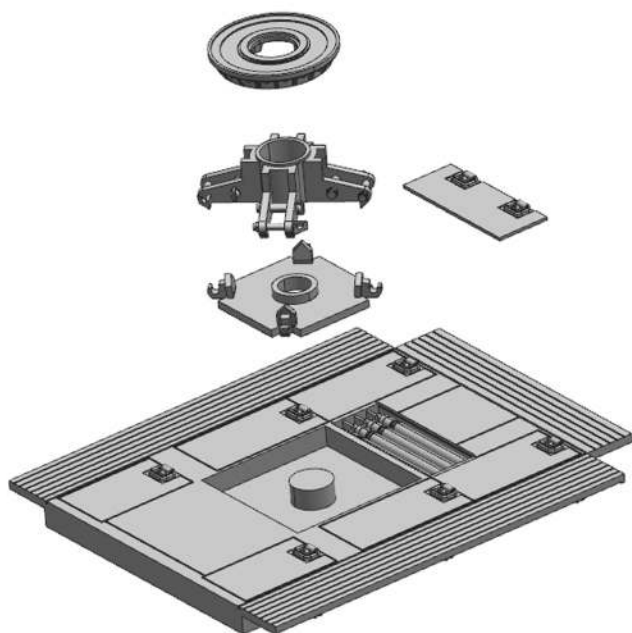

LUFTWAFFE RSO

ASSEMBLY INSTRUCTIONS

REMEMBER TO
DRY-FIT
YOUR PARTS
BEFORE USING
ANY GLUE.

K-AX718

TRACKS AND CHASSIS ASSEMBLY.

FRONT AND DRIVER'S COMPARTMENT.

GUN EMPLACEMENT ASSEMBLY.

A/A GUN PART 1.

A/A GUN PART 2.

PAK40 A/T GUN.

LASERKANONE ASSEMBLY. 3x

VAMPYR OPTICS ASSEMBLY. 3x

Enquiries: info@dustgame.com