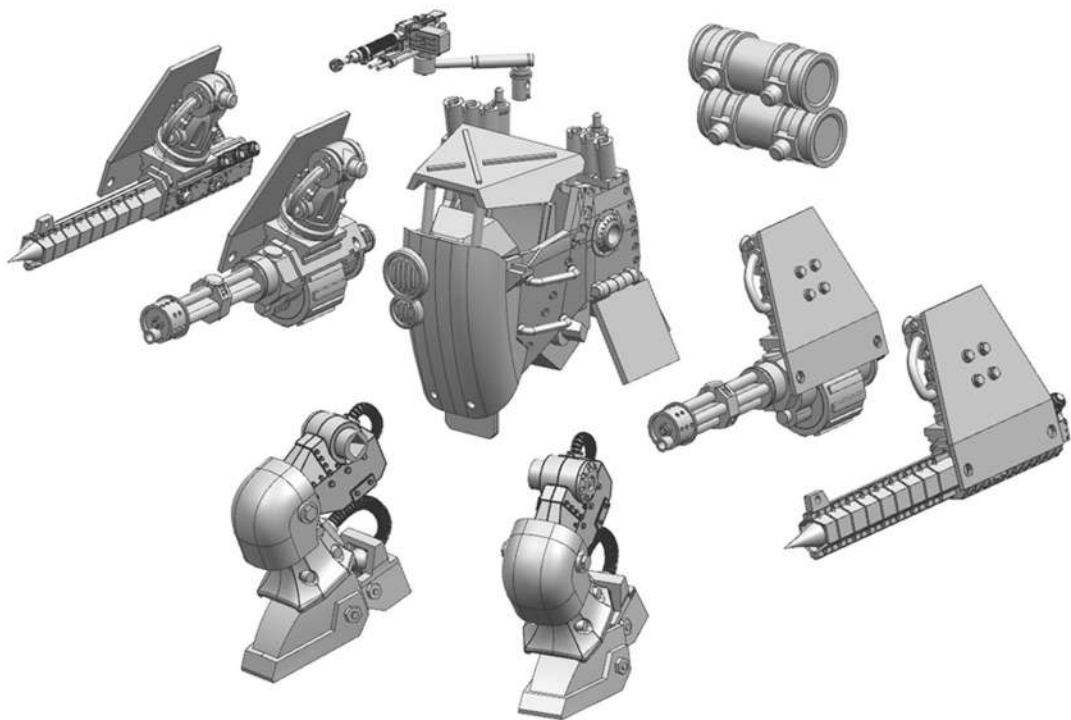

ALEKSEI (TSH) AND ANATOLY (TSH)

REMEMBER TO
DRY-FIT
YOUR PARTS
BEFORE USING
ANY GLUE.

K-SU705

BODY + COCKPIT ASSEMBLY.

MG SWIVEL MOUNT ASSEMBLY.

LEGS ASSEMBLY.

MAIN WEAPON OPTIONS ASSEMBLY.