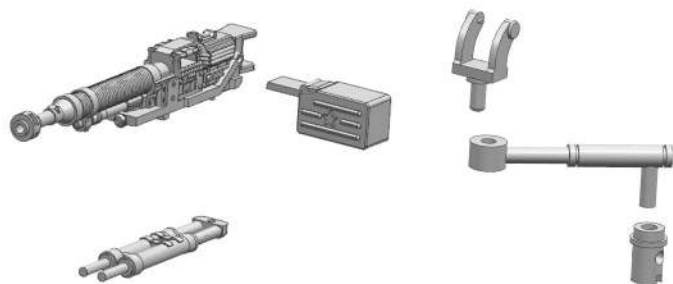

ALEKSEI (TSH) AND ANATOLY (TSH)

REMEMBER TO
DRY-FIT
YOUR PARTS
BEFORE USING
ANY GLUE.

K-SU705

BODY + COCKPIT ASSEMBLY.

MG SWIVEL MOUNT ASSEMBLY.

LEGS ASSEMBLY.

MAIN WEAPON OPTIONS ASSEMBLY.