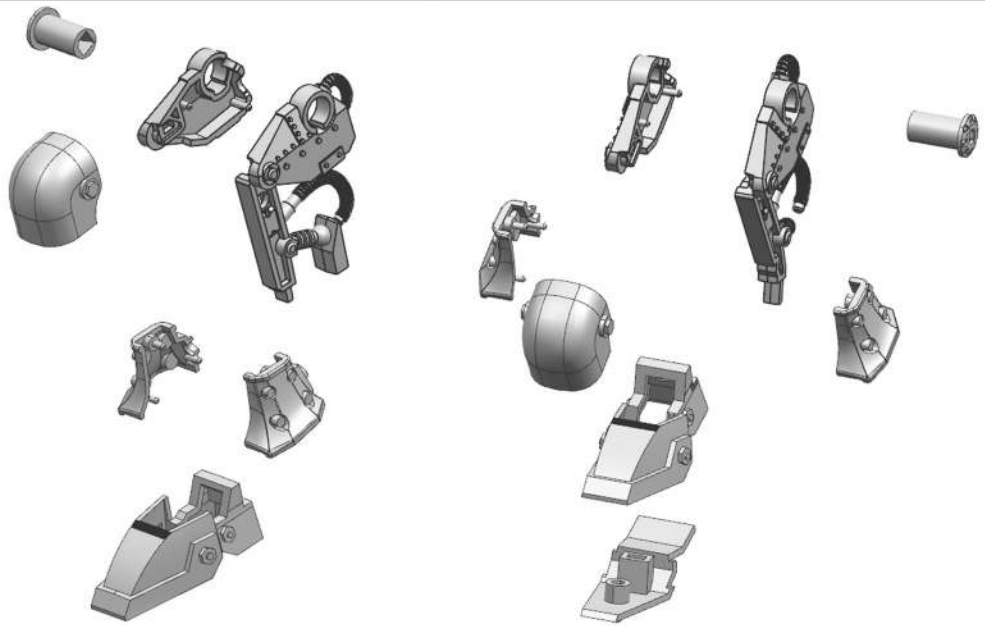

ALEKSEI (TSH) AND ANATOLY (TSH)

REMEMBER TO
DRY-FIT
YOUR PARTS
BEFORE USING
ANY GLUE.

K-SU705

BODY + COCKPIT ASSEMBLY.

MG SWIVEL MOUNT ASSEMBLY.

LEGS ASSEMBLY.

MAIN WEAPON OPTIONS ASSEMBLY.