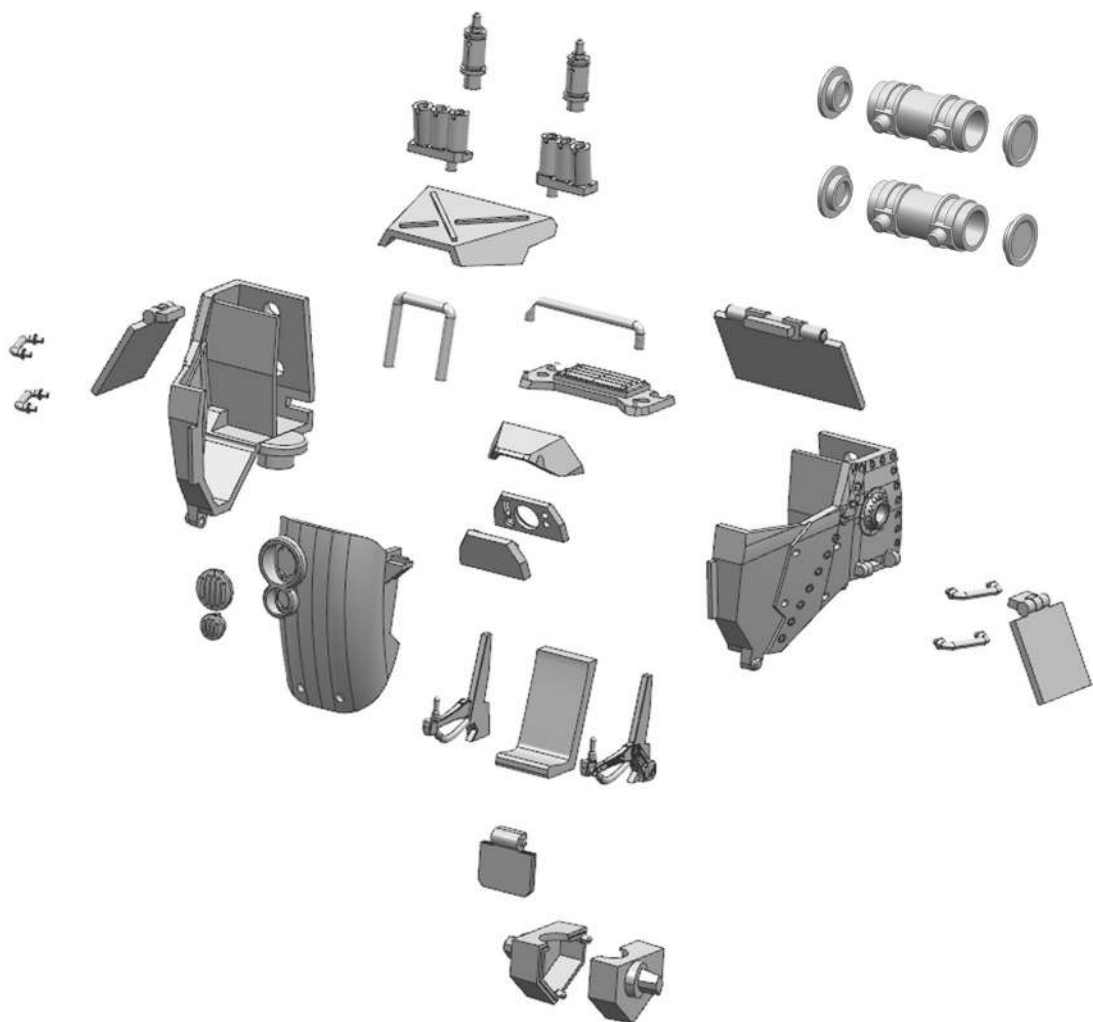

ALEKSEI (TSH) AND ANATOLY (TSH)

REMEMBER TO
DRY-FIT
YOUR PARTS
BEFORE USING
ANY GLUE.

K-SU705

BODY + COCKPIT ASSEMBLY.

MG SWIVEL MOUNT ASSEMBLY.

LEGS ASSEMBLY.

MAIN WEAPON OPTIONS ASSEMBLY.