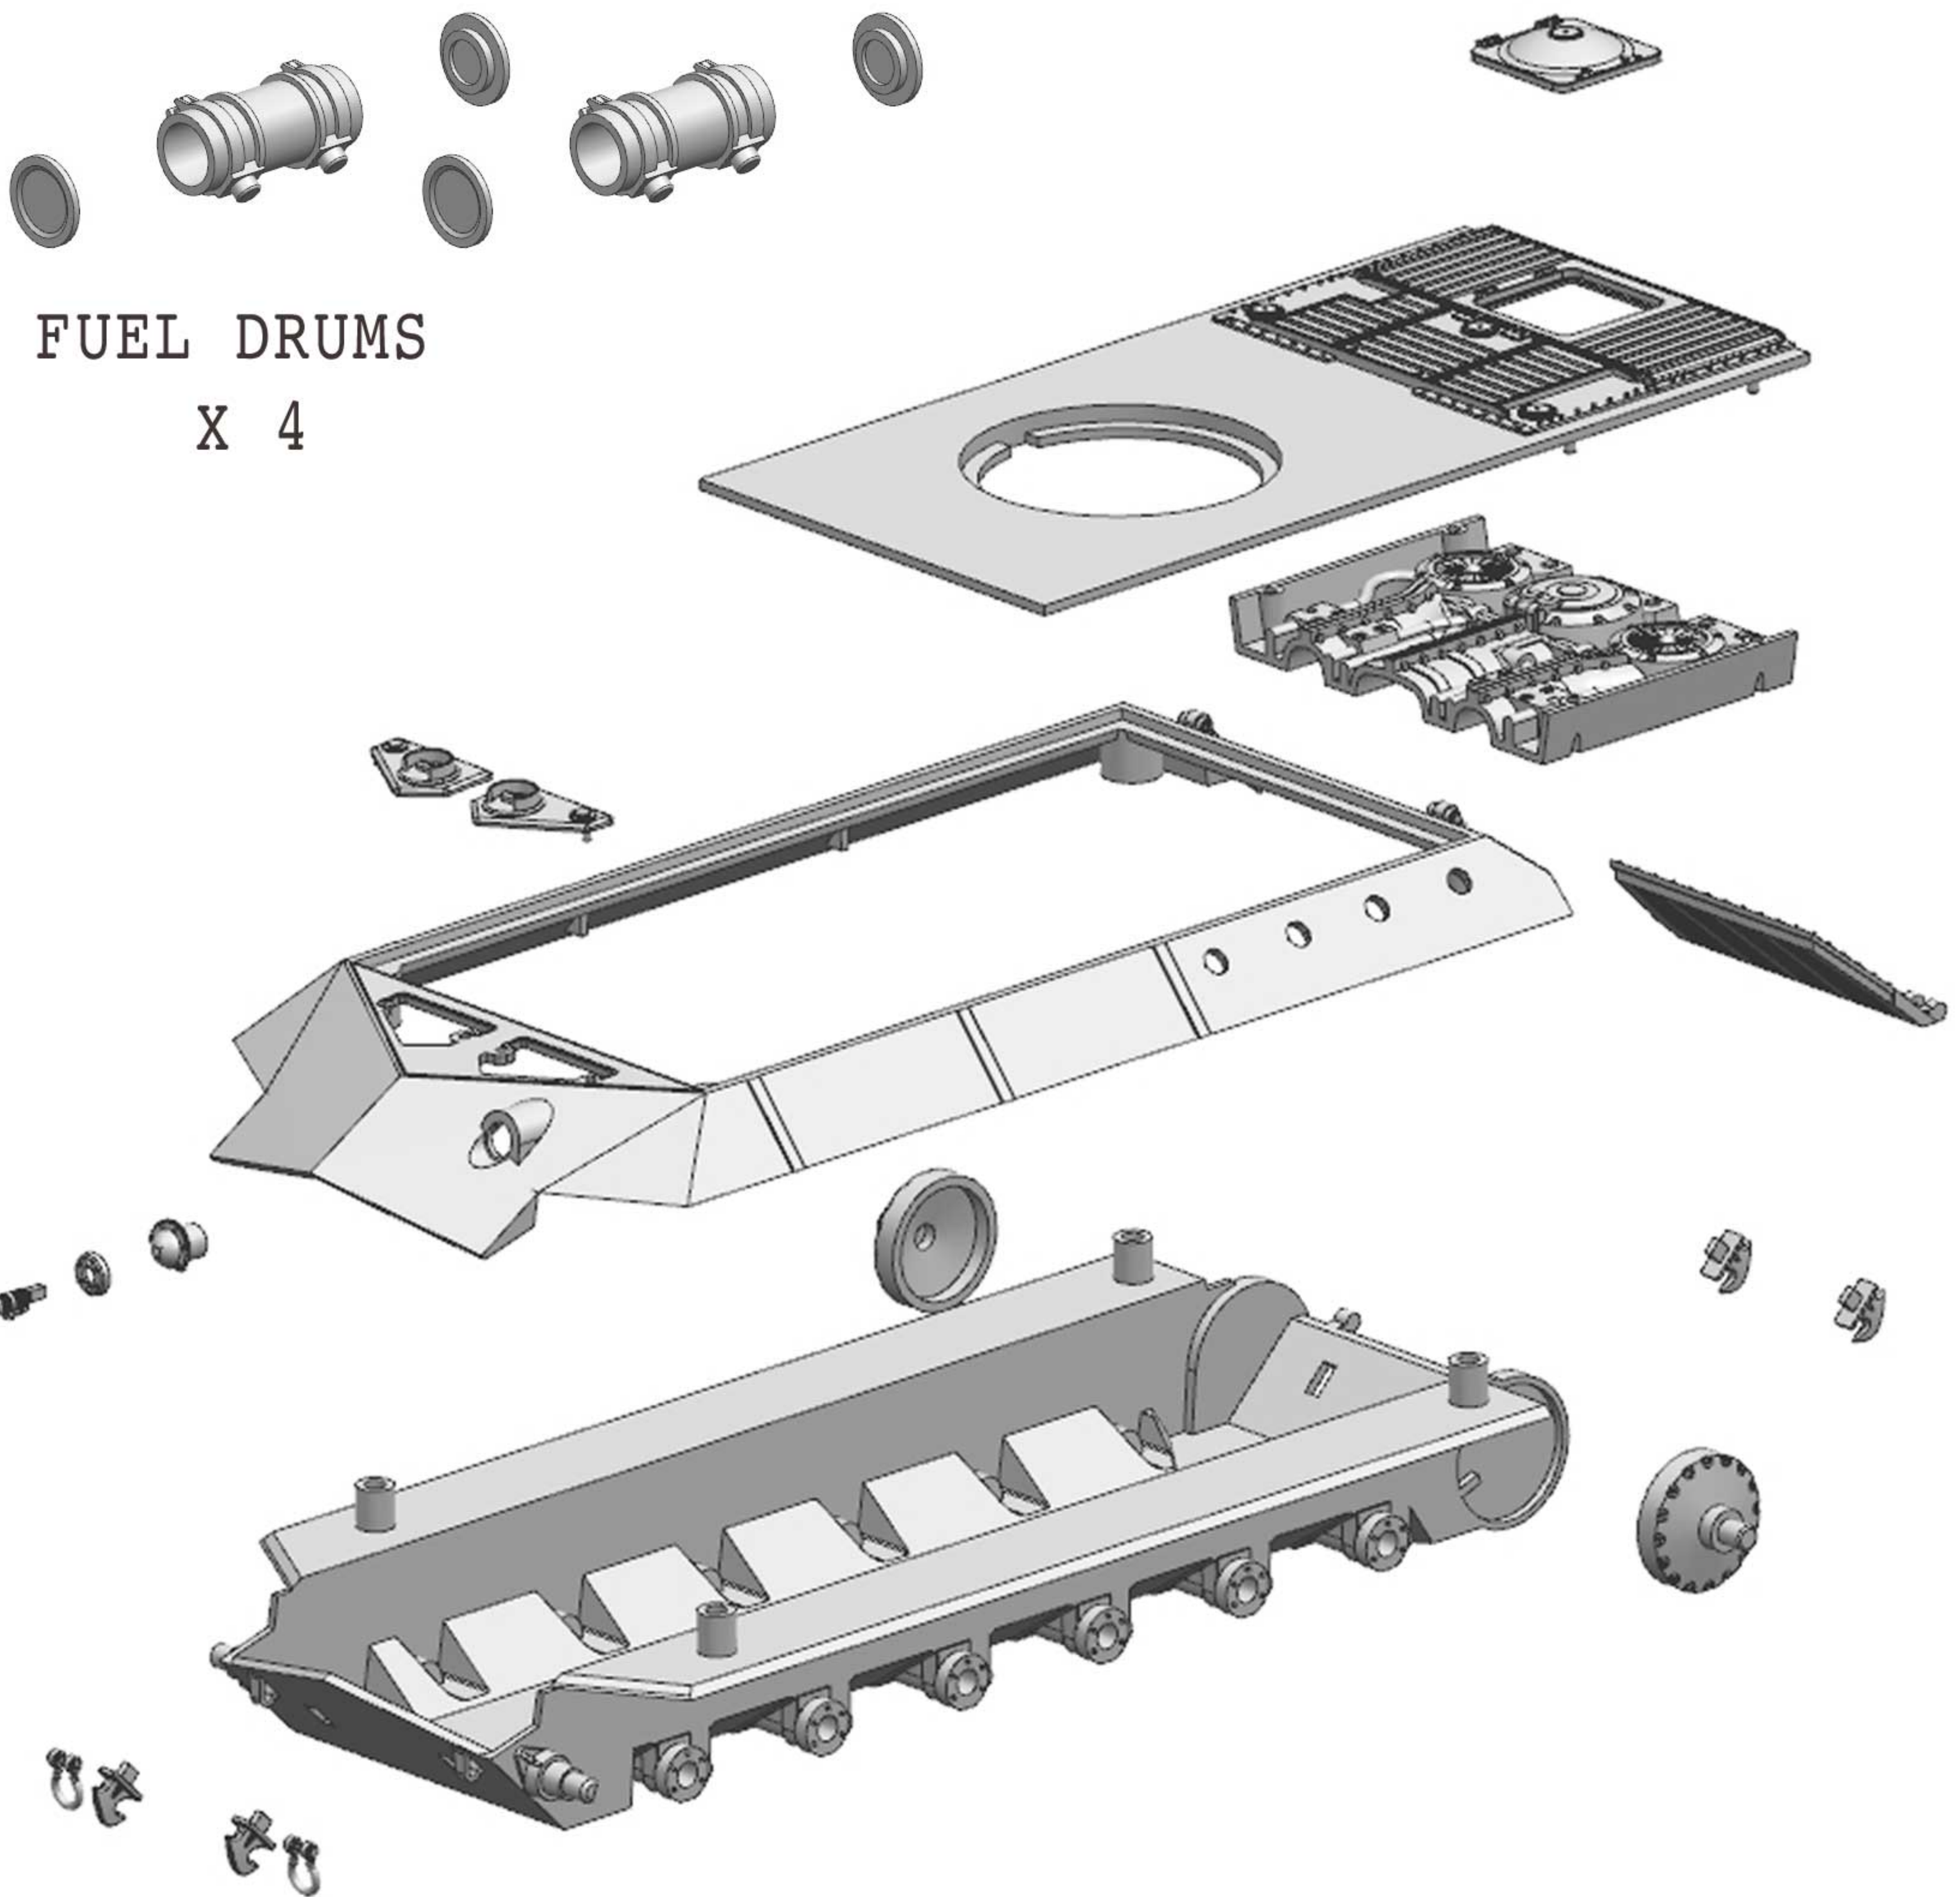

IOSEF STALIN AND ALEKSANDR VASILEVSKY

REMEMBER TO
DRY-FIT
YOUR PARTS
BEFORE USING
ANY GLUE.

DULCET
STUDIO

K-SU801

BODY + HULL ASSEMBLY.

FUEL DRUMS
X 4

ROAD WHEELS ASSEMBLY.

6 PAIRS ON
EACH SIDE

TURRET ASSEMBLY.

COMMANDER'S CUPOLA ASSEMBLY.

SPROCKET WHEELS + TRACKS ASSEMBLY.

MAIN WEAPON OPTIONS ASSEMBLY.