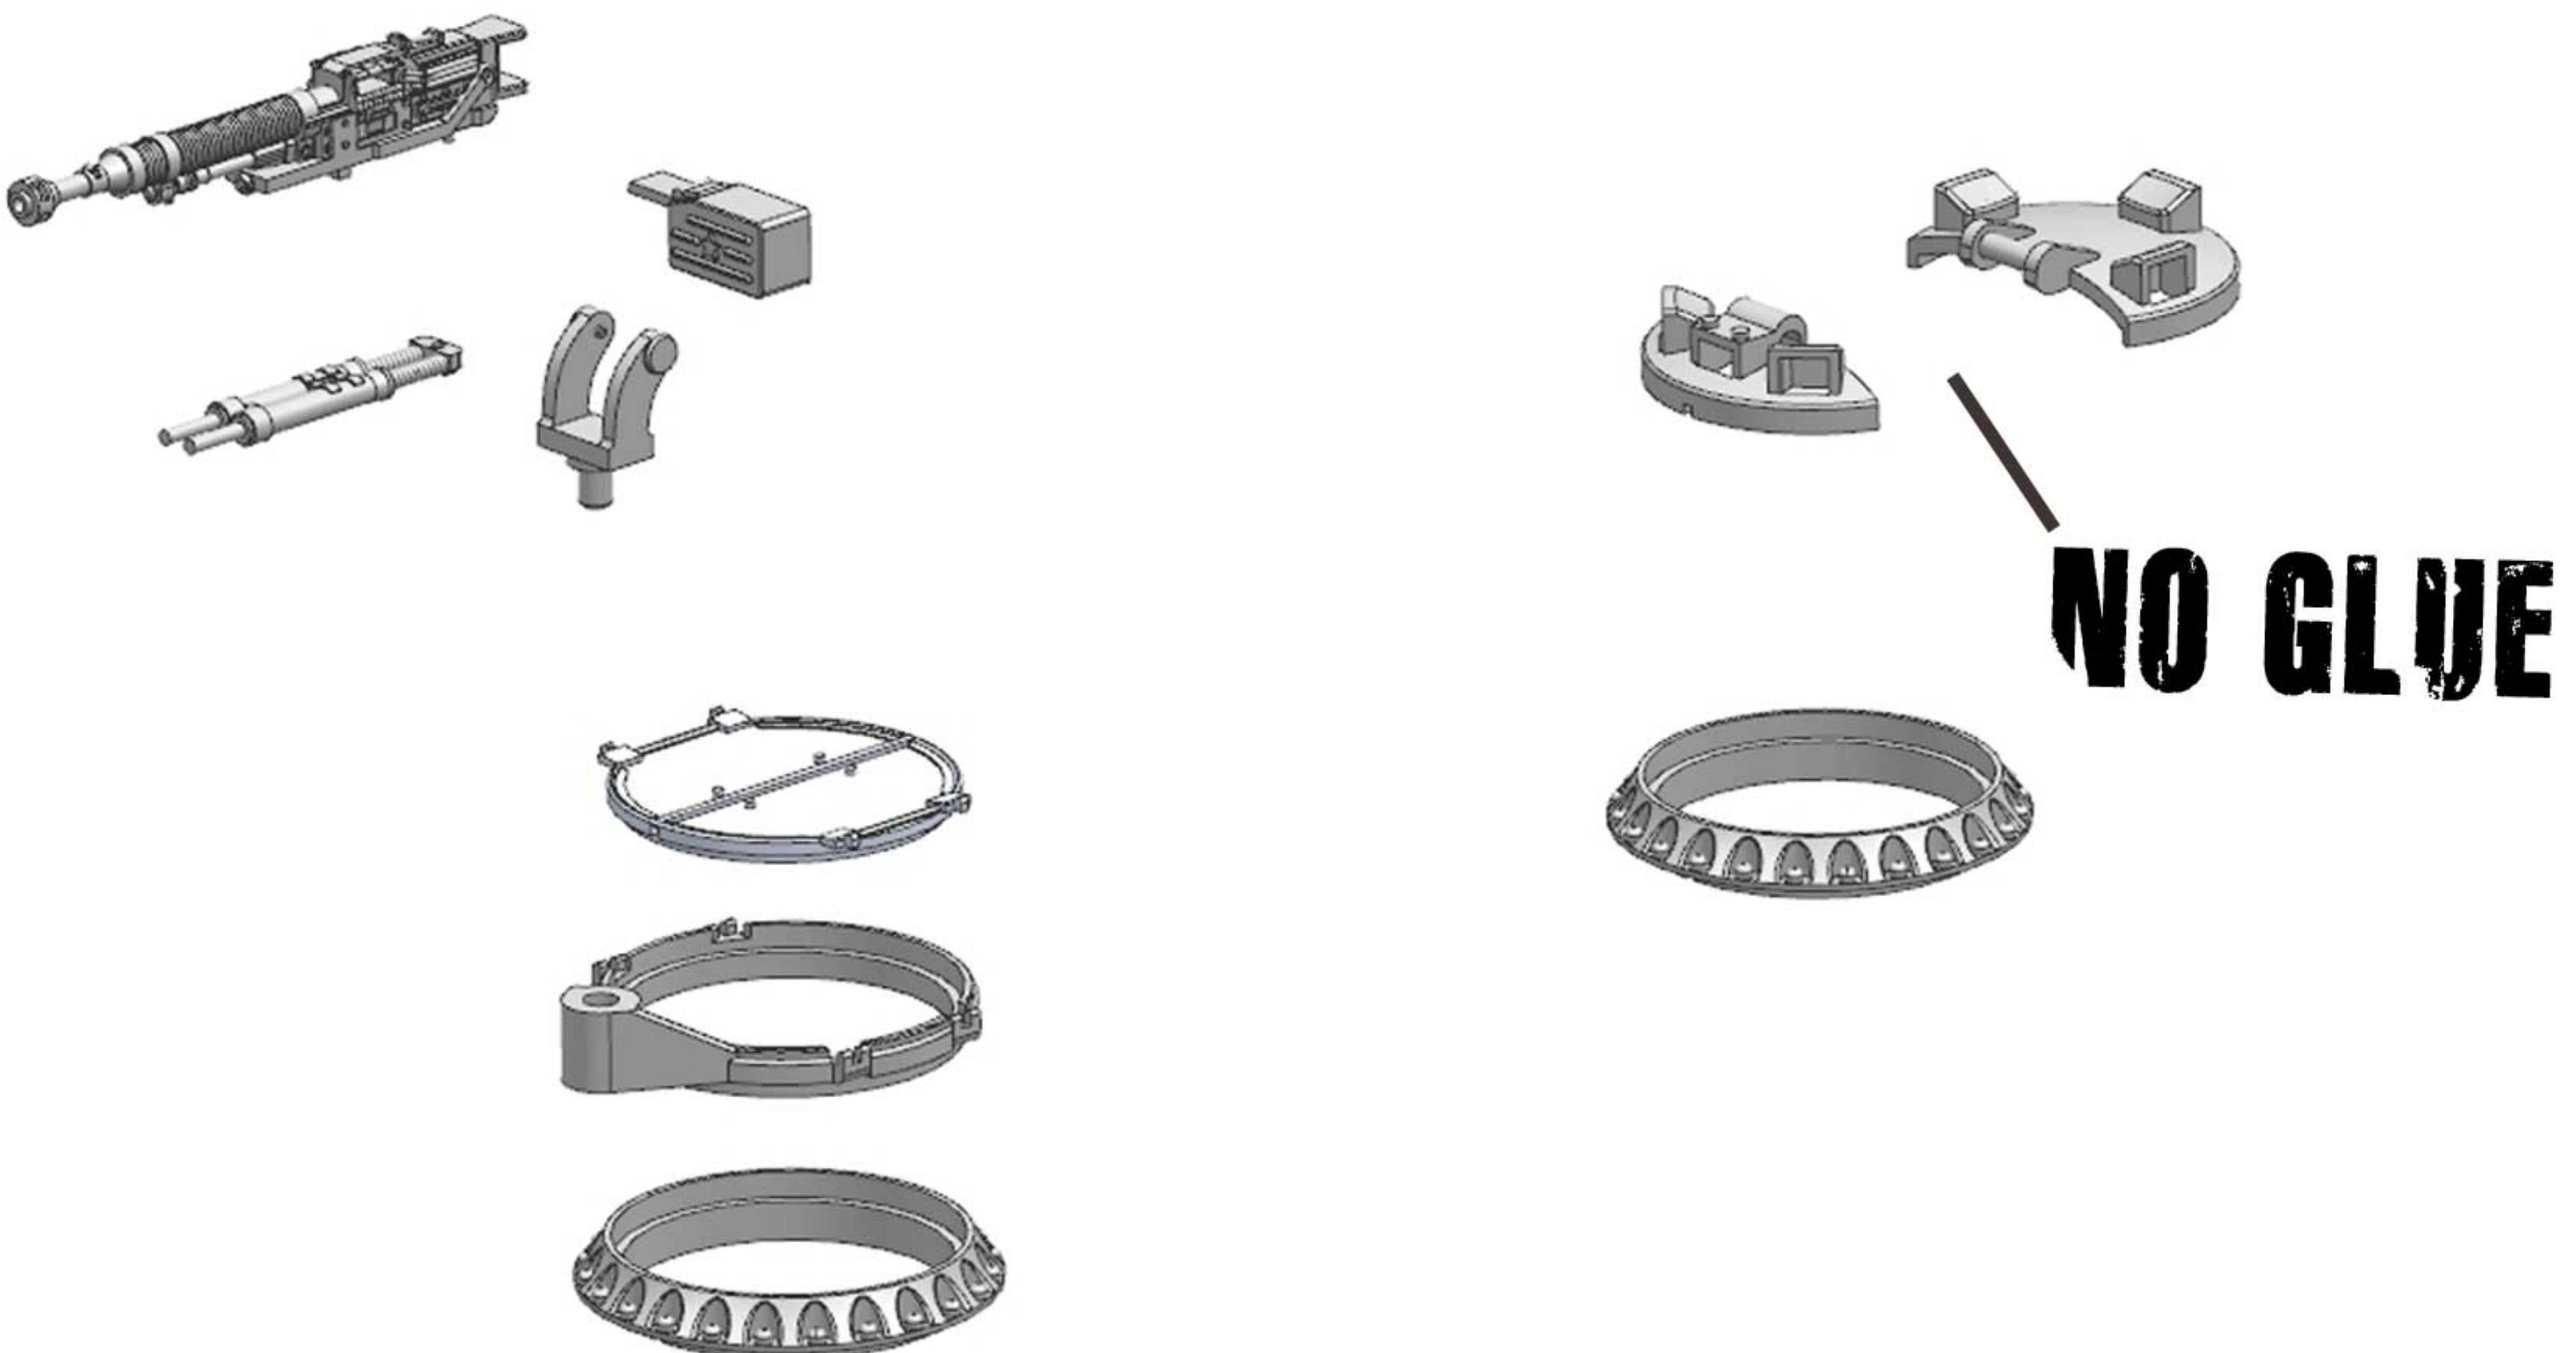

IOSEF STALIN AND ALEKSANDR VASILEVSKY

REMEMBER TO
DRY-FIT
YOUR PARTS
BEFORE USING
ANY GLUE.

DULCET
STUDIO

K-SU801

BODY + HULL ASSEMBLY.

FUEL DRUMS
X 4

ROAD WHEELS ASSEMBLY.

6 PAIRS ON
EACH SIDE

TURRET ASSEMBLY.

COMMANDER'S CUPOLA ASSEMBLY.

SPROCKET WHEELS + TRACKS ASSEMBLY.

MAIN WEAPON OPTIONS ASSEMBLY.