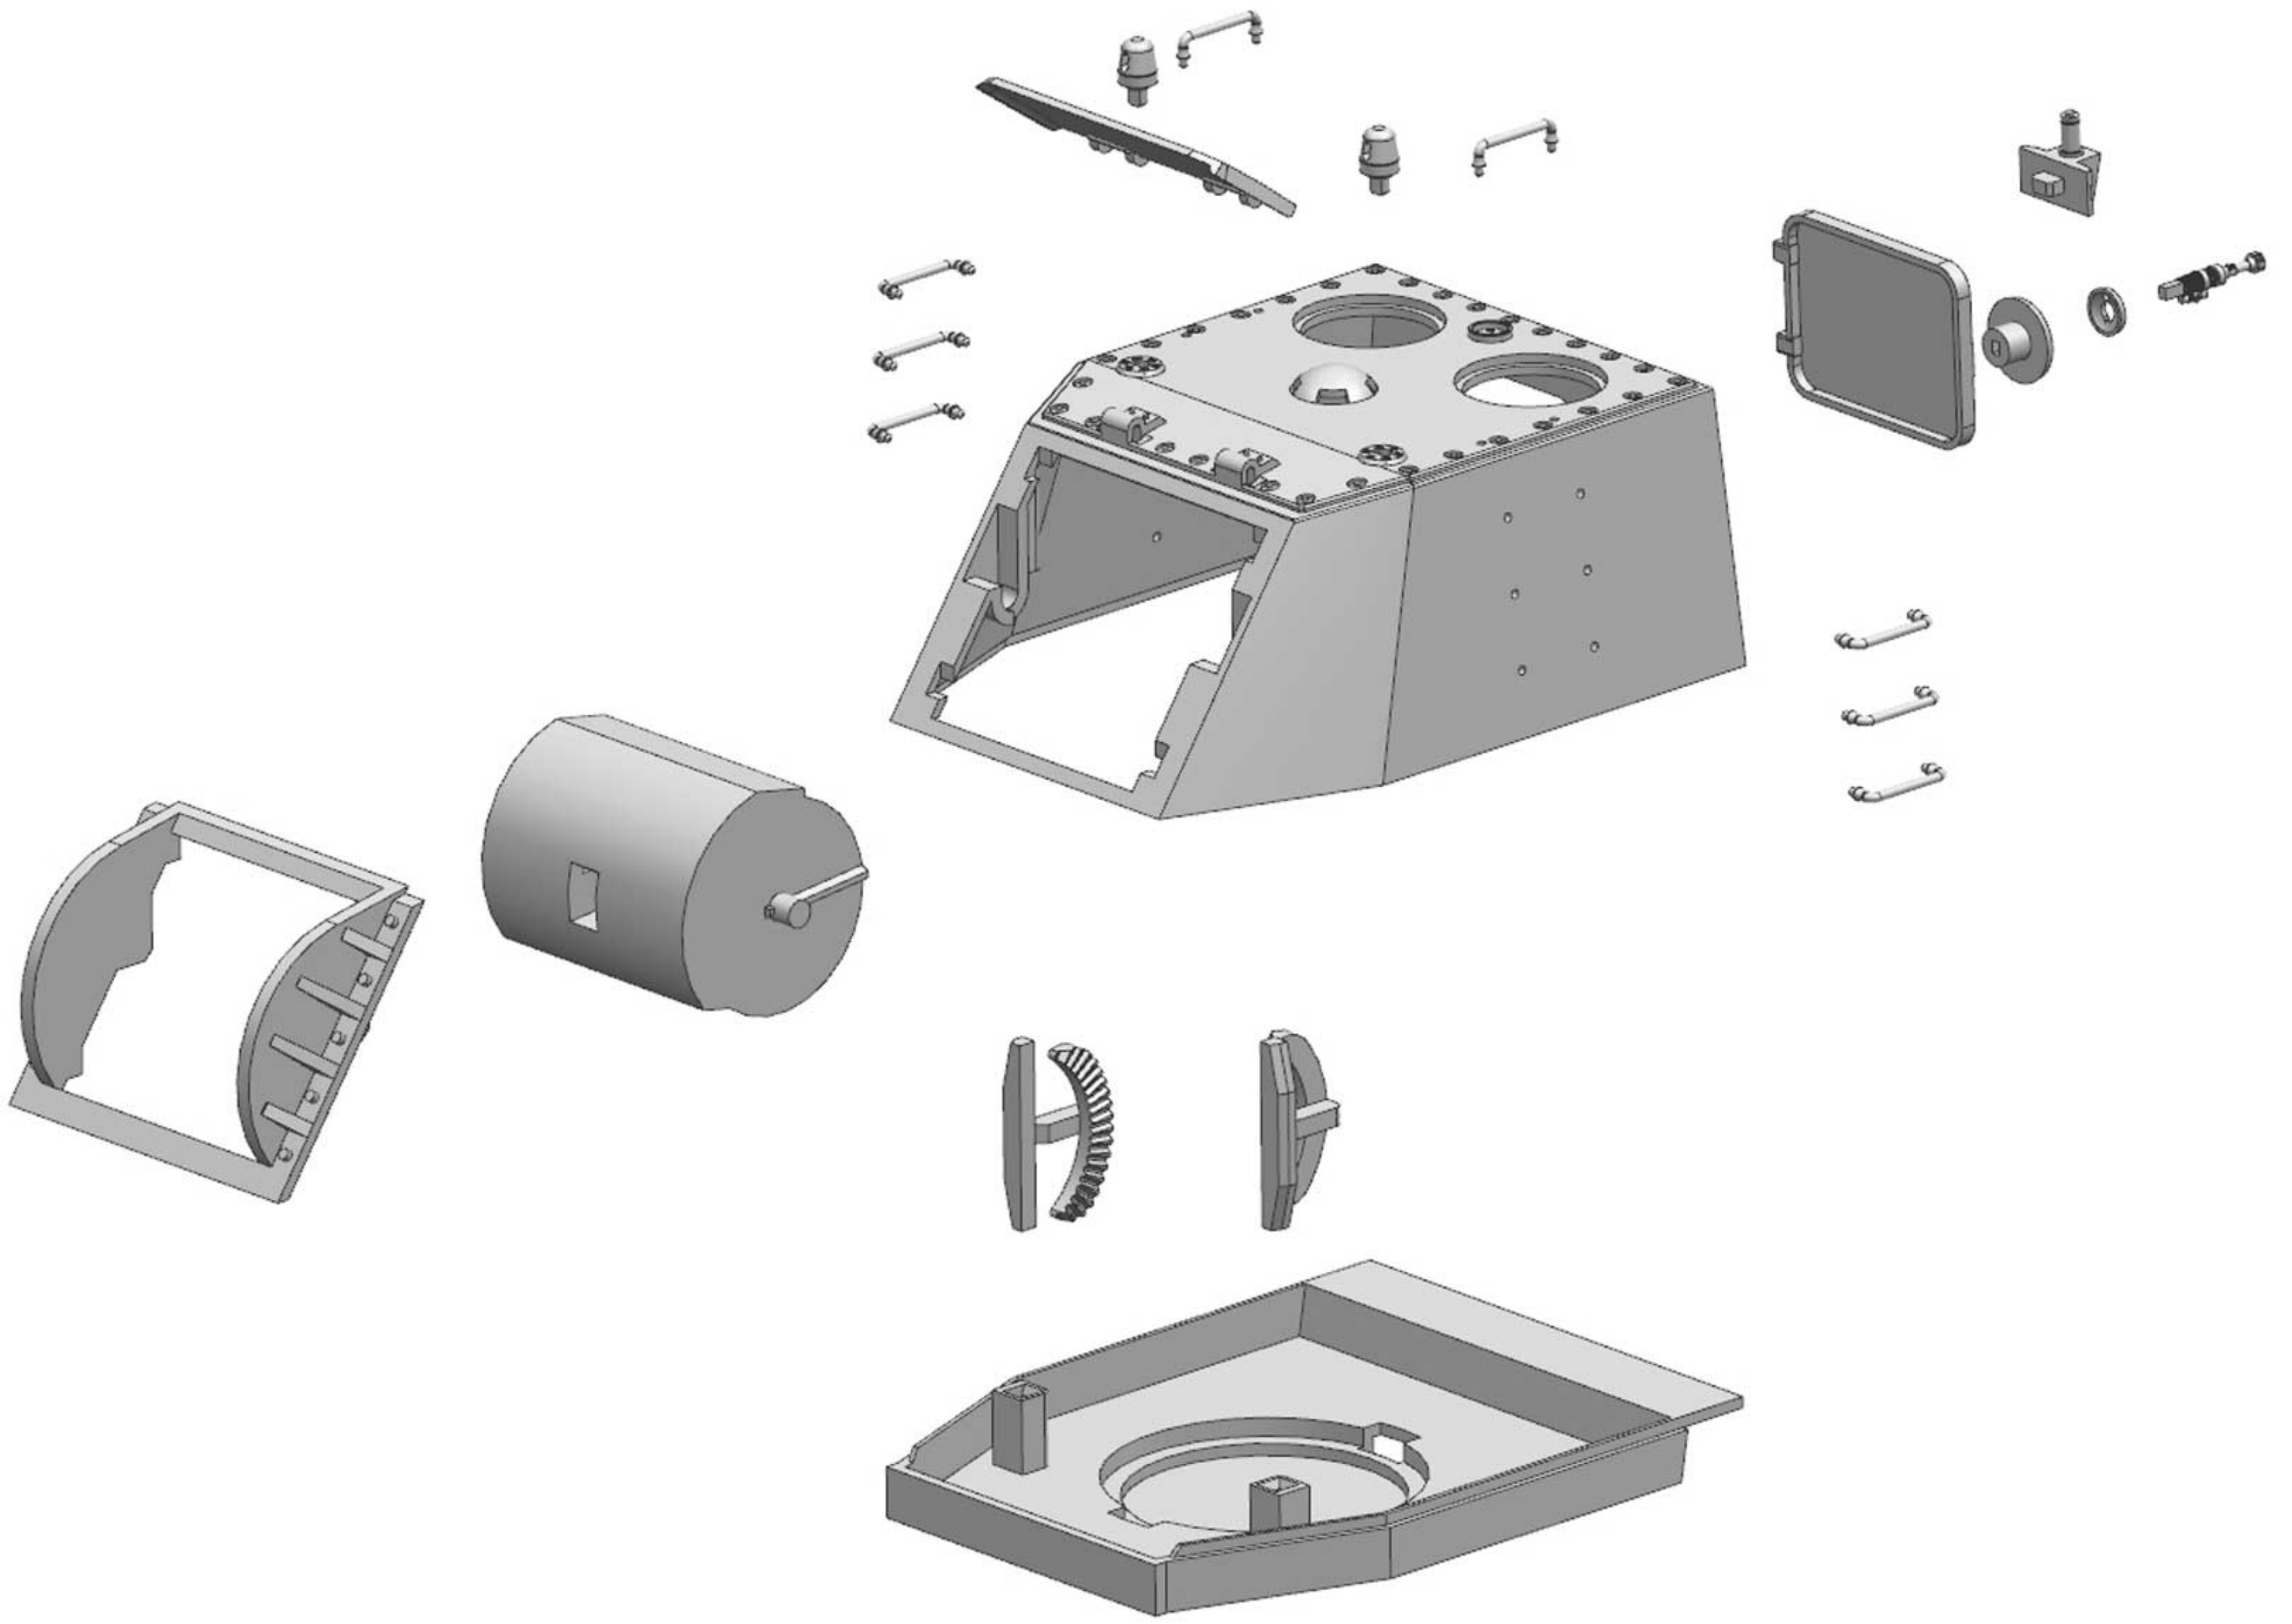

IOSEF STALIN AND ALEKSANDR VASILEVSKY

REMEMBER TO
DRY-FIT
YOUR PARTS
BEFORE USING
ANY GLUE.

DULCET
STUDIO

K-SU801

BODY + HULL ASSEMBLY.

FUEL DRUMS
X 4

ROAD WHEELS ASSEMBLY.

6 PAIRS ON
EACH SIDE

TURRET ASSEMBLY.

COMMANDER'S CUPOLA ASSEMBLY.

SPROCKET WHEELS + TRACKS ASSEMBLY.

MAIN WEAPON OPTIONS ASSEMBLY.