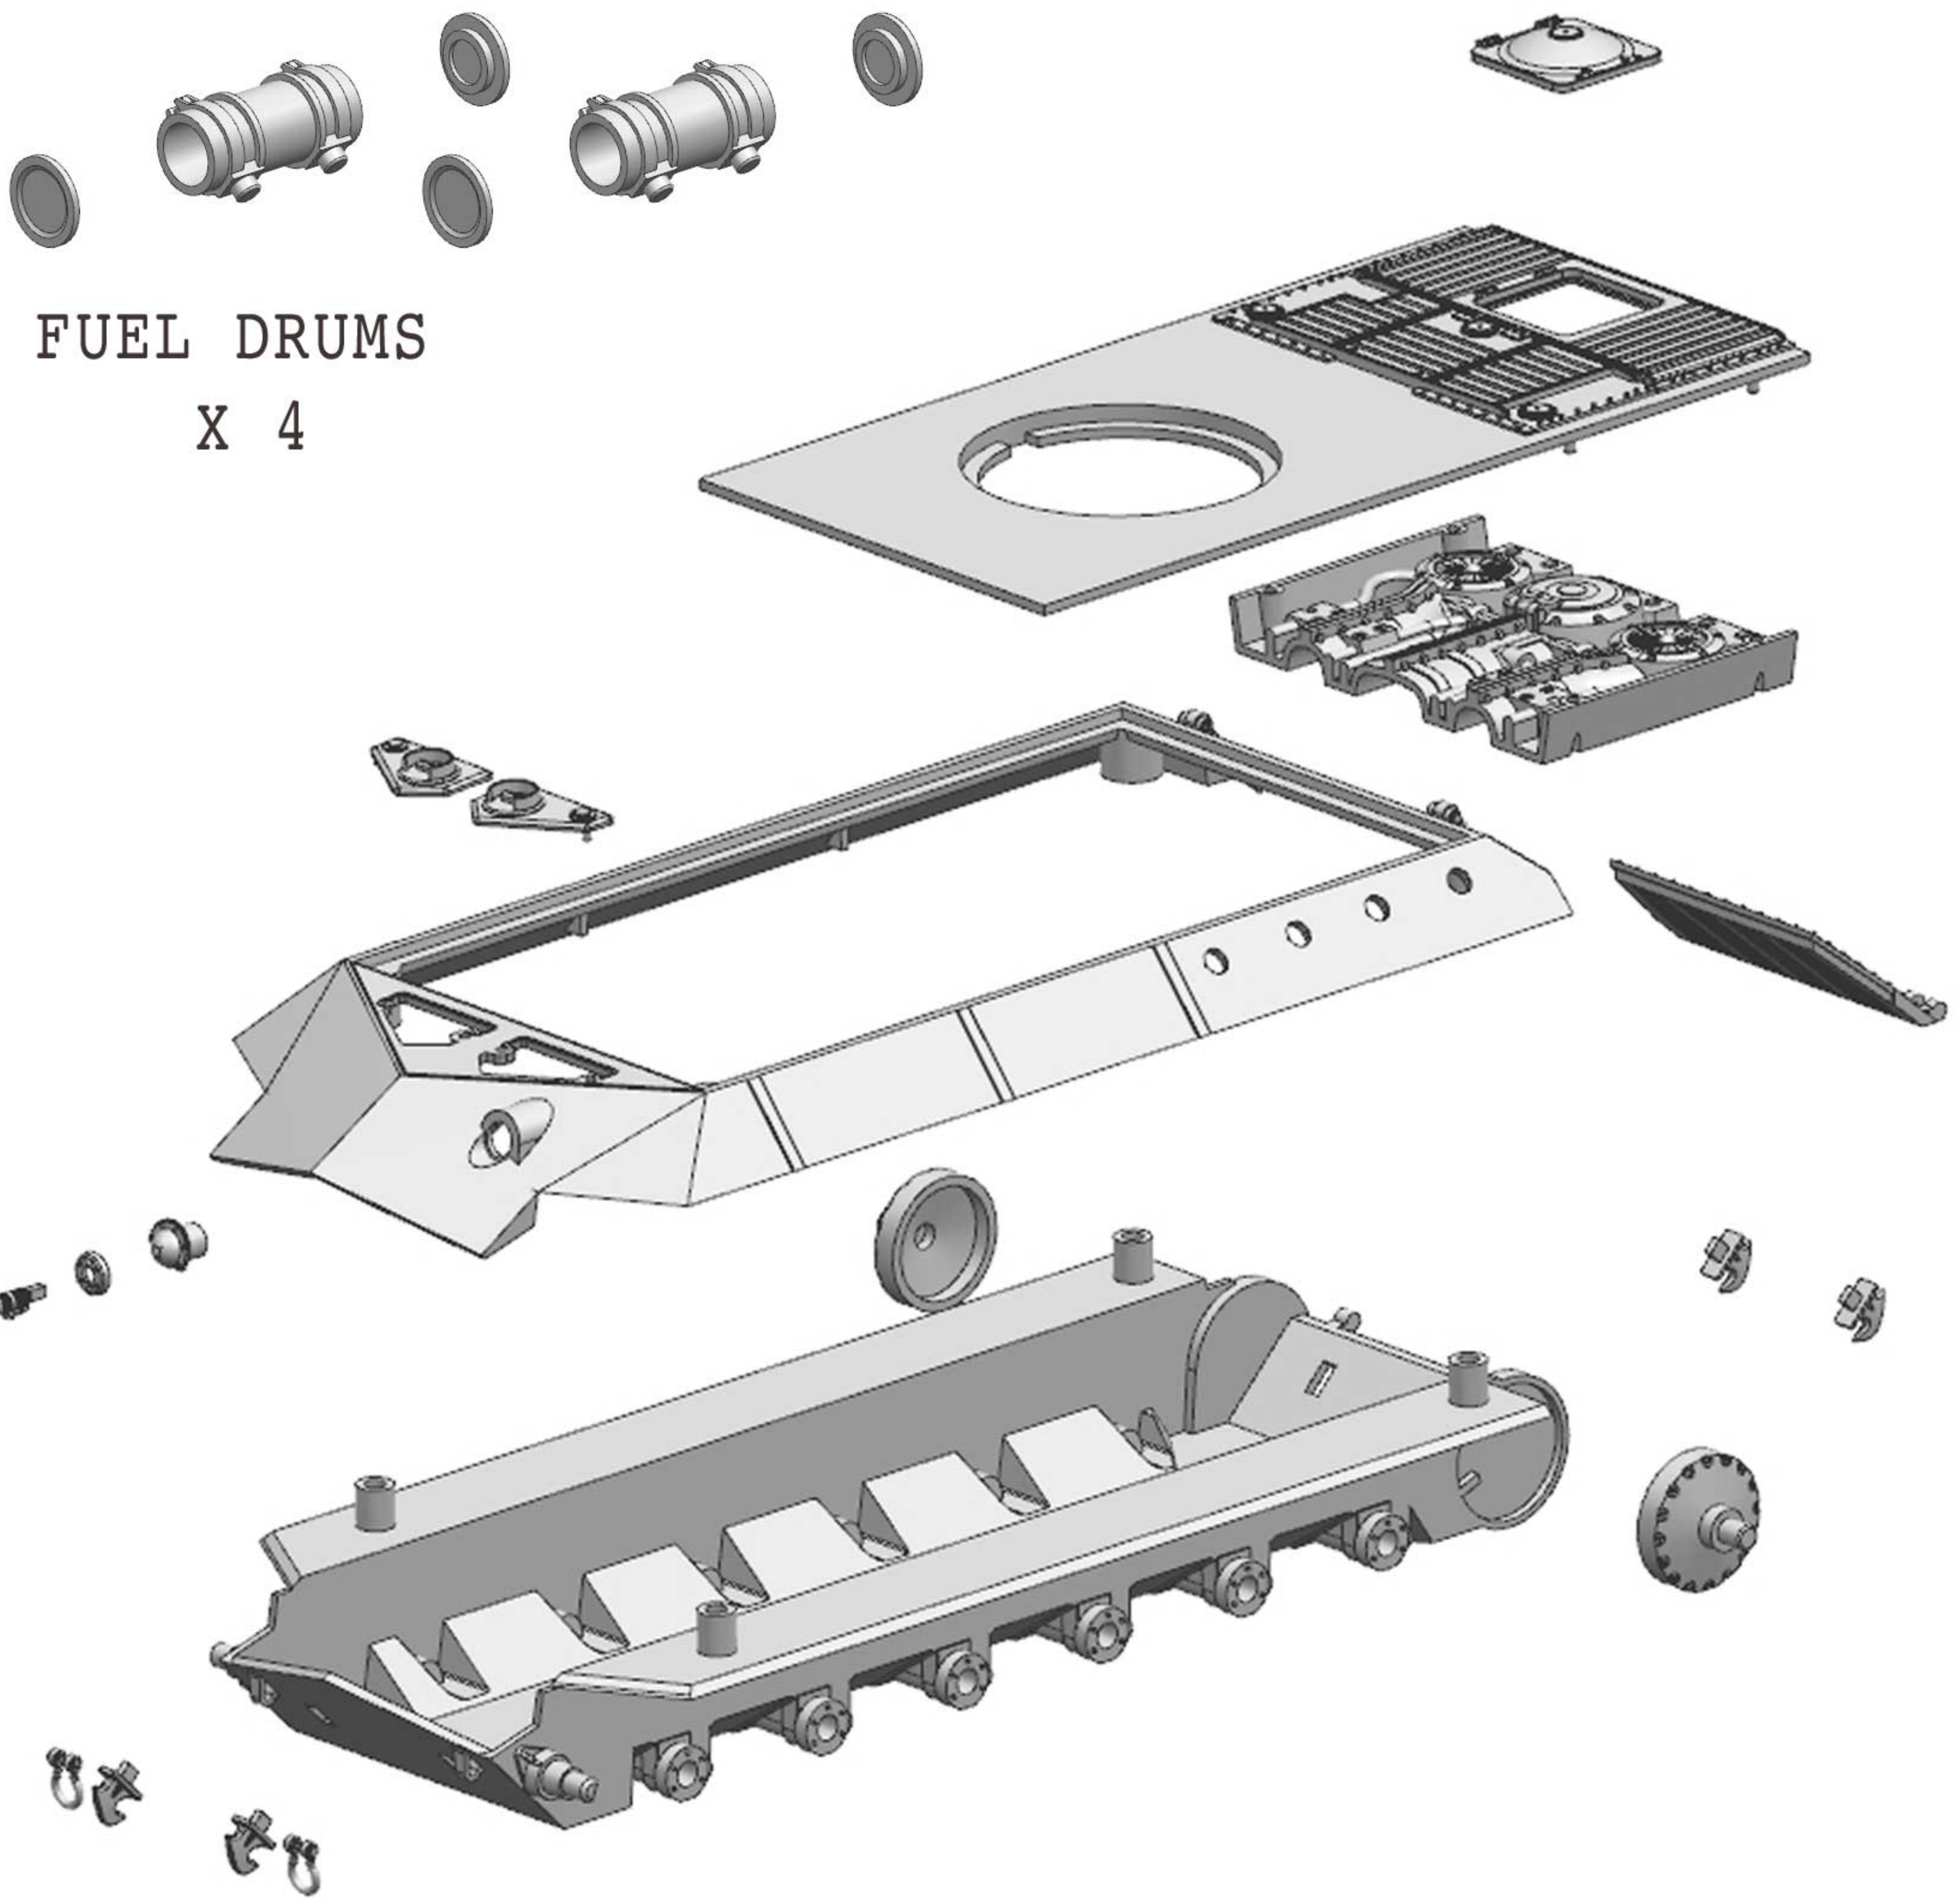

IOSEF STALIN AND ALEKSANDR VASILEVSKY

REMEMBER TO
DRY-FIT
YOUR PARTS
BEFORE USING
ANY GLUE.

DULCET
STUDIO

K-SU801

BODY + HULL ASSEMBLY.

FUEL DRUMS
X 4

ROAD WHEELS ASSEMBLY.

6 PAIRS ON
EACH SIDE

TURRET ASSEMBLY.

COMMANDER'S CUPOLA ASSEMBLY.

SPROCKET WHEELS + TRACKS ASSEMBLY.

MAIN WEAPON OPTIONS ASSEMBLY.