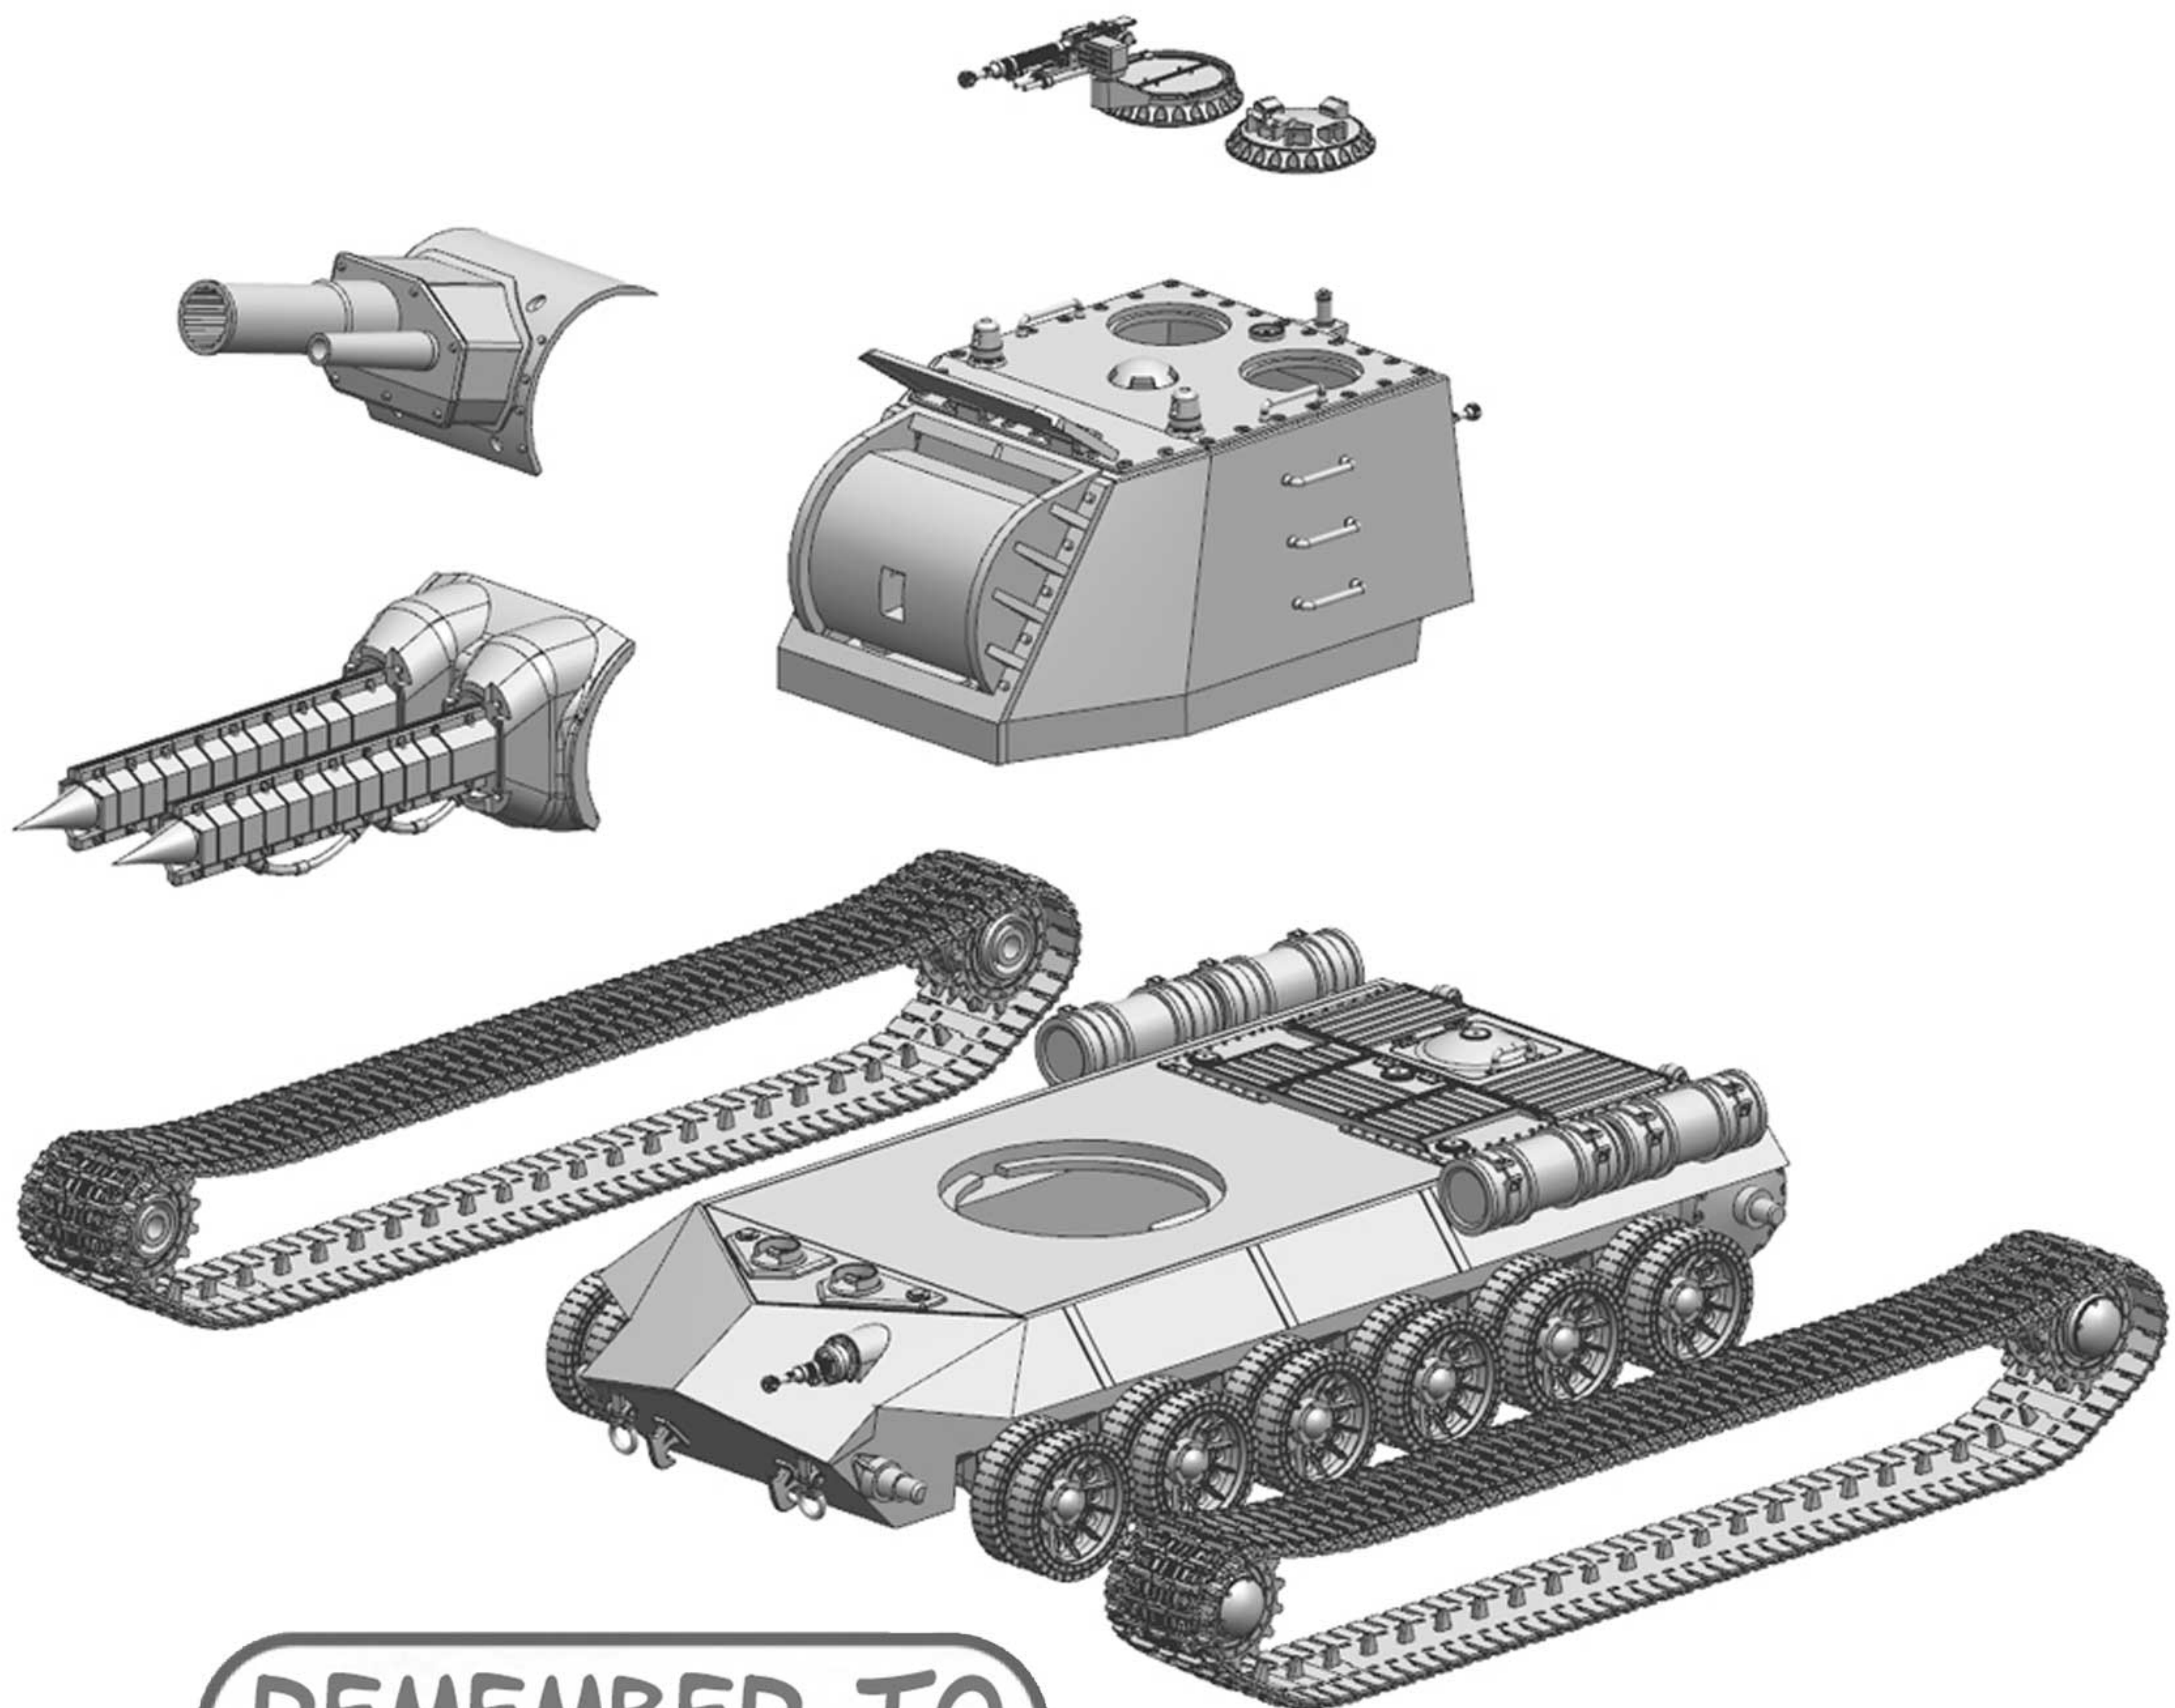

IOSEF STALIN AND ALEKSANDR VASILEVSKY

REMEMBER TO
DRY-FIT
YOUR PARTS
BEFORE USING
ANY GLUE.

DULCET
STUDIO

K-SU801

BODY + HULL ASSEMBLY.

FUEL DRUMS
X 4

ROAD WHEELS ASSEMBLY.

6 PAIRS ON
EACH SIDE

TURRET ASSEMBLY.

COMMANDER'S CUPOLA ASSEMBLY.

SPROCKET WHEELS + TRACKS ASSEMBLY.

MAIN WEAPON OPTIONS ASSEMBLY.